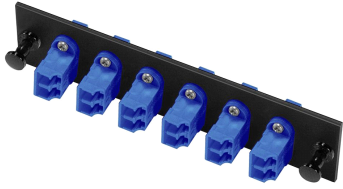

Fiber Optic Adapter Pack Assembly, SM/MM, 6 LC duplex secure, blue

Product Classification

Portfolio	NETCONNECT®
Product Series	SECURE
Product Type	Fiber adapter pack
Regional Availability	Asia Australia/New Zealand EMEA Latin America North America

Construction Materials

Fiber Mode	Multimode Singlemode
-------------------	------------------------

General Specifications

Interface	LC
Body Style	Duplex Straight orientation
Interface Feature	Standard
Adapter Color	Blue
Adapters, quantity, front	6
Color, front	Black
Package Quantity	1
Packaging Type	Bag Carton
Total Ports, quantity, front	12