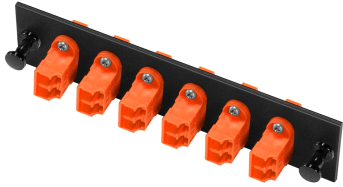

Fiber Optic Adapter Pack Assembly, SM/MM, 6 LC duplex secure, orange

Product Classification

Portfolio	NETCONNECT®
Product Series	SECURE
Product Type	Fiber adapter pack
Regional Availability	Asia Australia/New Zealand EMEA Latin America North America

Construction Materials

Fiber Mode	Multimode Singlemode
-------------------	------------------------

General Specifications

Interface	LC
Body Style	Duplex Straight orientation
Interface Feature	Standard
Adapter Color	Orange
Adapters, quantity, front	6
Color, front	Black
Package Quantity	1
Packaging Type	Bag Carton
Total Ports, quantity, front	12