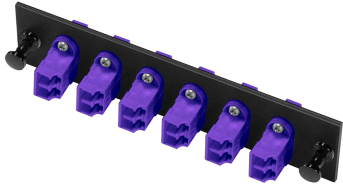

Fiber Optic Adapter Pack Assembly, SM/MM, 6 LC duplex secure, violet

Product Classification

Portfolio	NETCONNECT®
Product Series	SECURE
Product Type	Fiber adapter pack
Regional Availability	Asia Australia/New Zealand EMEA Latin America North America

Construction Materials

Fiber Mode	Multimode Singlemode
-------------------	------------------------

General Specifications

Interface	LC
Body Style	Duplex Straight orientation
Interface Feature	Standard
Adapter Color	Violet
Adapters, quantity, front	6
Color, front	Black
Package Quantity	1
Packaging Type	Bag Carton
Total Ports, quantity, front	12