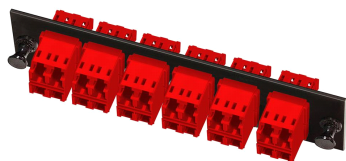

Fiber Optic Adapter Pack Assembly, SM/MM, 12 LC duplex secure, red

Product Classification

Portfolio	NETCONNECT®
Product Series	SECURE
Product Type	Fiber adapter pack
Regional Availability	Asia Australia/New Zealand EMEA Latin America North America

Construction Materials

Fiber Mode	Multimode Singlemode
-------------------	------------------------

General Specifications

Interface	LC
Body Style	Duplex Straight orientation
Interface Feature	Standard
Adapter Color	Red
Adapters, quantity, front	12
Color, front	Black
Package Quantity	1
Packaging Type	Bag Carton
Total Ports, quantity, front	24