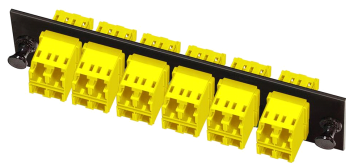

## Fiber Optic Adapter Pack Assembly, SM/MM, 12 LC duplex secure, yellow

### General Specifications

<b>Interface</b>	LC
<b>Body Style</b>	Duplex   Straight orientation
<b>Interface Feature</b>	Standard
<b>Adapter Color</b>	Yellow
<b>Adapters, quantity, front</b>	12
<b>Color, front</b>	Black
<b>Package Quantity</b>	1
<b>Packaging Type</b>	Bag   Carton
<b>Total Ports, quantity, front</b>	24