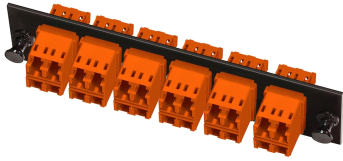

Fiber Optic Adapter Pack Assembly, SM/MM, 12 LC duplex secure, orange

Product Classification

Portfolio	NETCONNECT®
Product Series	SECURE
Product Type	Fiber adapter pack
Regional Availability	Asia Australia/New Zealand EMEA Latin America North America

Construction Materials

Fiber Mode	Multimode Singlemode
-------------------	------------------------

General Specifications

Interface	LC
Body Style	Duplex Straight orientation
Interface Feature	Standard
Adapter Color	Orange
Adapters, quantity, front	12
Color, front	Black
Package Quantity	1
Packaging Type	Bag Carton
Total Ports, quantity, front	24