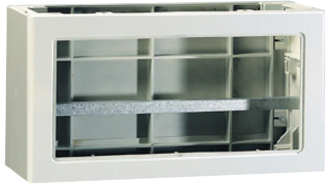

Plinth assembly 1060 for KVz59/82A outdoor cabinet

Product Classification

Product Type Plinth
Regional Availability EMEA

Regulatory Compliance/Certifications

Agency
RoHS 2011/65/EU

Classification
Compliant