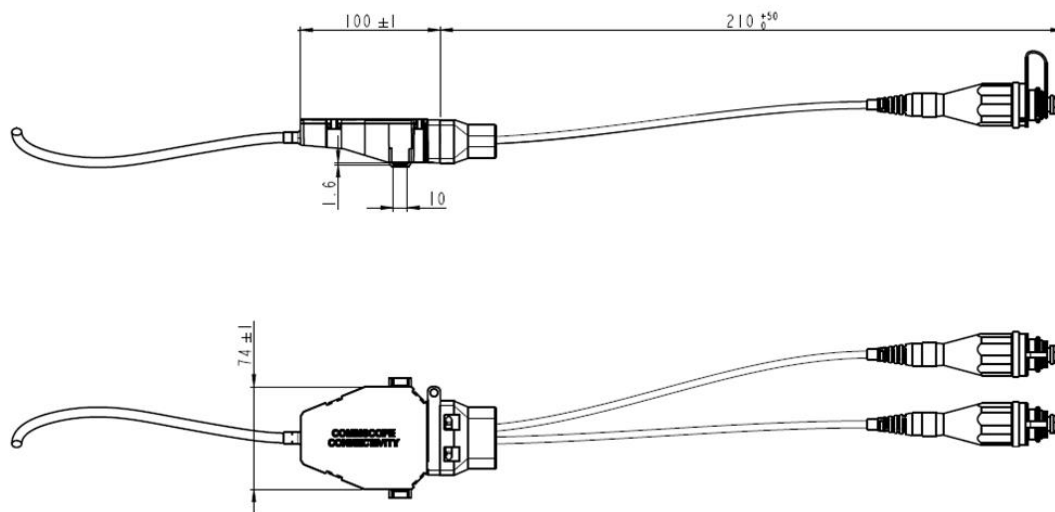

Dimension Drawing

Mechanical Specifications

Enclosure Material Type	Engineered plastic
Mount Type	Handhole | Pedestal

Optical Specifications

Fiber Type	G.657.A2
Insertion Loss, Terminal Connector, maximum	0.45 dB
Return Loss, Connector, minimum	60 dB
Wavelength Range	1310–1625 nm

Environmental Specifications

Environmental Space	Above ground | Below ground | Buried
Operating Temperature	-20 °C to +65 °C (-4 °F to +149 °F)
Qualification Standard	IEC 61753-1 Ed2 category G, IP68, 2 m waterhead
UV Resistance	UV stabilized

Regulatory Compliance/Certifications

Agency	Classification
RoHS 2011/65/EU	Compliant
ISO 9001:2015	Designed, manufactured and/or distributed under this quality management system