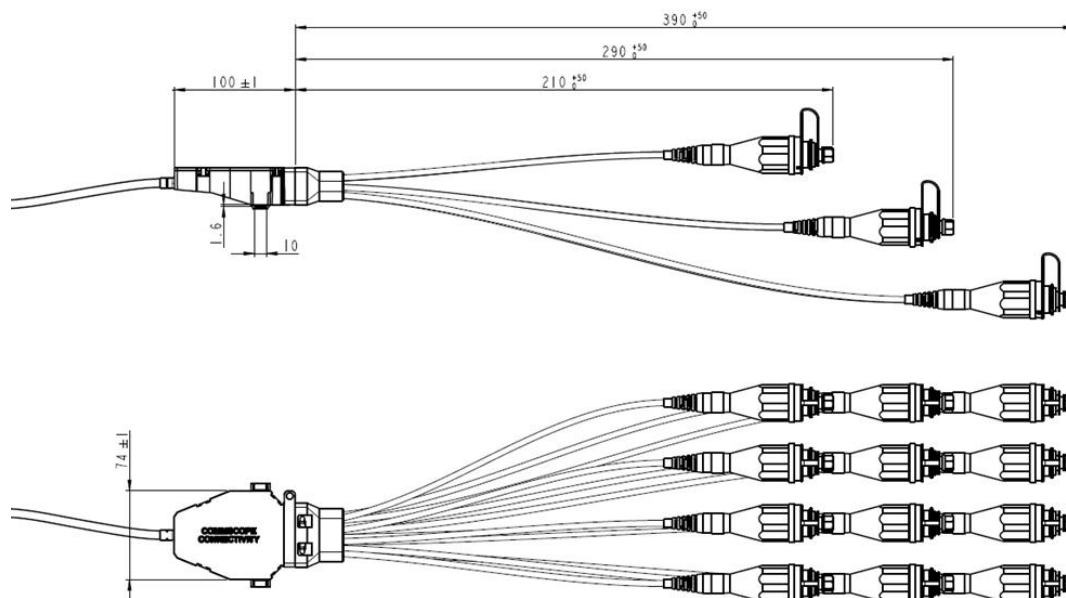

## General Specifications

<b>Distribution Type</b>	12 ports
<b>Port, quantity</b>	12
<b>Cable Type</b>	Dielectric - Loose Tube
<b>Port Type</b>	Hardened full-size SC/APC
<b>Stub Type</b>	Stub tail
<b>Enclosure Color</b>	Black
<b>Minimum Order Quantity</b>	4
<b>Package, quantity</b>	4
<b>Packaging Type</b>	Box   Carton
<b>Splitter, quantity</b>	0

## Dimensions

<b>Cable Length</b>	50.00 m   164.04 ft
<b>Outer Cable Dimensions</b>	5.5 mm (0.22 in)

## Dimension Drawing