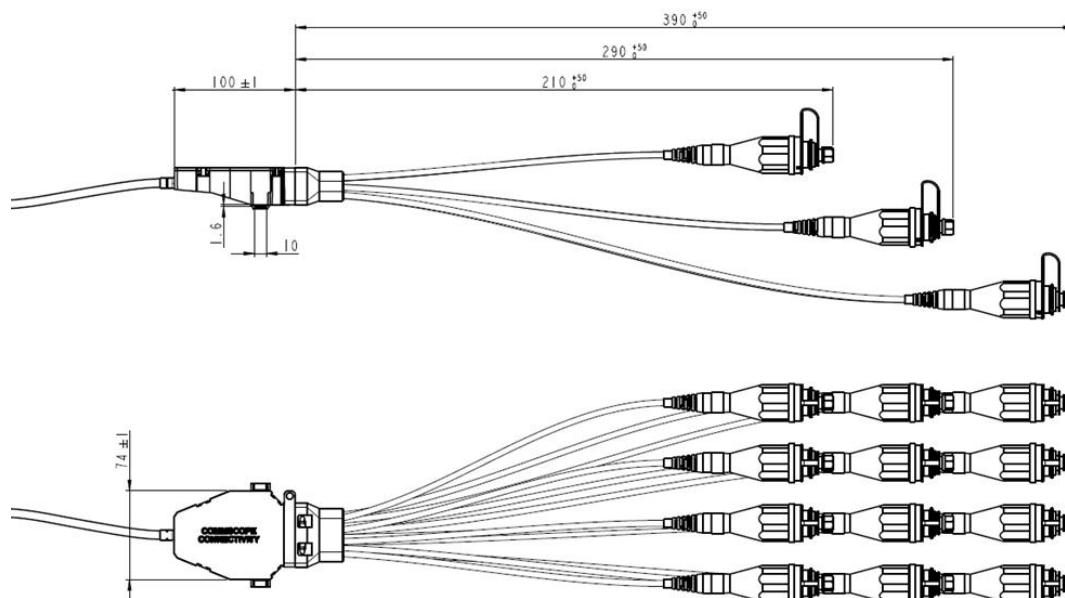

## General Specifications

<b>Distribution Type</b>	12 ports
<b>Port, quantity</b>	12
<b>Cable Type</b>	Dielectric - Loose Tube
<b>Port Type</b>	Hardened full-size SC/APC
<b>Stub Type</b>	Stub tail
<b>Enclosure Color</b>	Black
<b>Minimum Order Quantity</b>	3
<b>Package, quantity</b>	3
<b>Packaging Type</b>	Box   Carton
<b>Splitter, quantity</b>	0

## Dimensions

<b>Cable Length</b>	100.00 m   328.08 ft
<b>Outer Cable Dimensions</b>	5.5 mm (0.22 in)

## Dimension Drawing