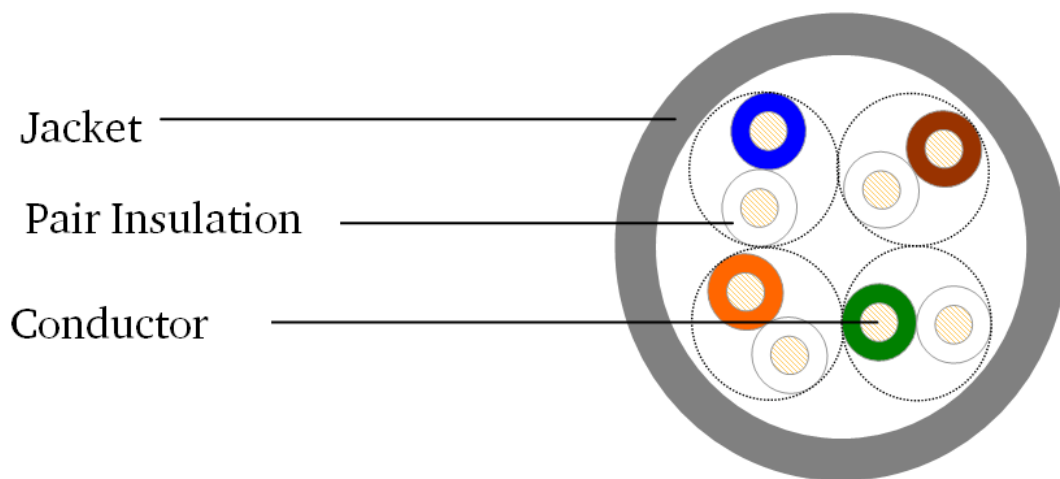

2010B Category 3 U/UTP Cable, plenum, slate jacket, 4 pair count, 1000 ft (305 m) length, WE TOTE® box

## Product Classification

<b>Portfolio</b>	CommScope®
<b>Product Type</b>	Twisted pair cable
<b>Regional Availability</b>	Asia   Australia/New Zealand   EMEA   Latin America   North America

## Cross Section Drawing