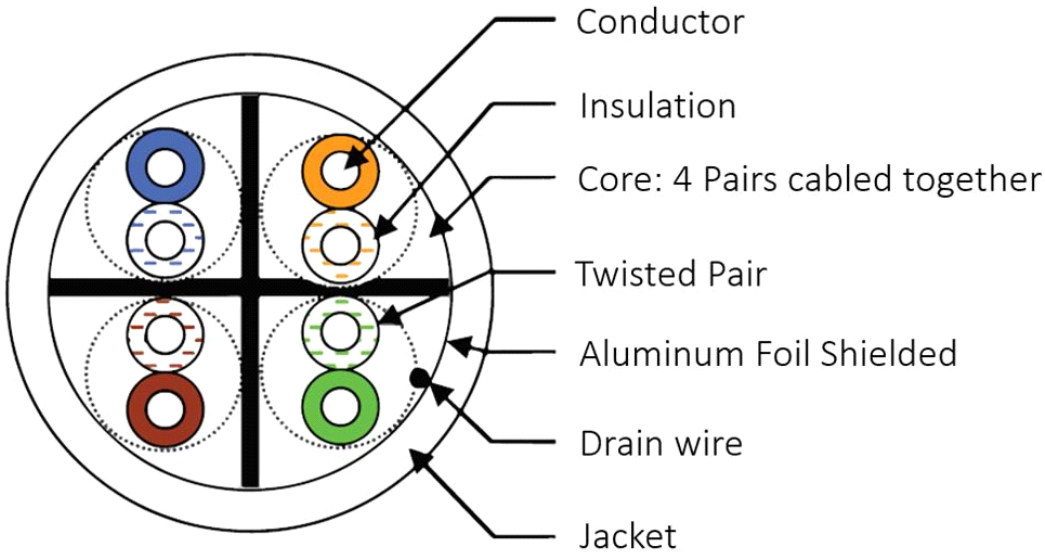

Cross Section Drawing

Construction Materials

Jacket Material	Low Smoke Zero Halogen (LSZH)
Conductor Material	Bare copper
Insulation Material	Polyolefin