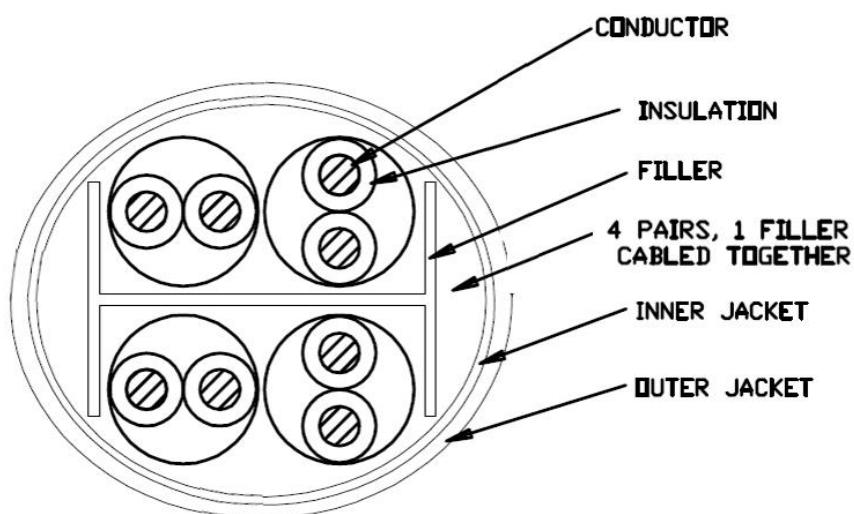

# 3-1859676-6

Copper Cable, category 6A, 4 pair, U/UTP, CM, 23 AWG, 1000 ft, blue

## Cross Section Drawing

## Dimensions

<b>Cable Length</b>	305 m   1000 ft
<b>Diameter Over Jacket, nominal</b>	8.100 mm   0.319 in