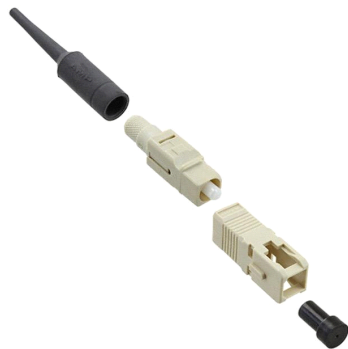

## Fiber Optic Connector Kit, SC, 900 μm, MM

### Product Classification

<b>Portfolio</b>	NETCONNECT®
<b>Product Type</b>	Fiber connector
<b>Regional Availability</b>	Asia   Latin America   North America

### Construction Materials

<b>Ferrule Material</b>	Ceramic
<b>Fiber Mode</b>	Multimode
<b>Material Type</b>	Glass filled polybutylene terephthalate (PBT)

### General Specifications

<b>Interface</b>	SC
<b>Body Style</b>	One-piece   Simplex
<b>Interface Feature</b>	Standard
<b>Color</b>	Beige
<b>Application</b>	For use with buffered fiber
<b>Color, boot</b>	Aqua
<b>Includes</b>	Boot
<b>Package Quantity</b>	1
<b>Packaging Type</b>	Bag