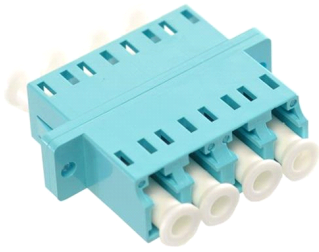

Fiber Optic Adapter, LC/PC quad, OM3/OM4, flanged, aqua

Product Classification

Portfolio	NETCONNECT®
Product Type	Fiber adapter
Regional Availability	Australia/New Zealand EMEA Latin America North America

Construction Materials

Alignment Sleeve Material	Ceramic
Fiber Mode	Multimode
Material Type	Thermoplastic

General Specifications

Interface	LC
Body Style	Quad
Interface Feature	Standard
Color	Aqua
Package Quantity	100
Packaging Type	Bag
Total Ports, quantity	4

Mechanical Specifications

Mount Type	Square flange
-------------------	---------------

Regulatory Compliance/Certifications

Agency
RoHS 2011/65/EU

Classification
Compliant