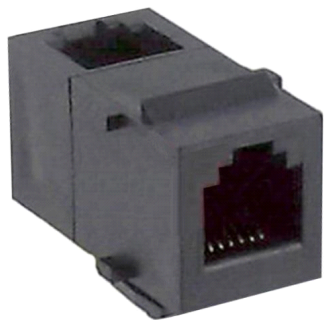

RJ45 Coupler Assembly, category 3, 6-position, right-angle, black

## Product Classification

<b>Portfolio</b>	NETCONNECT®
<b>Product Type</b>	Modular jack coupler
<b>Regional Availability</b>	Asia   Latin America   North America

## Dimensions

<b>Depth</b>	30.73 mm   1.21 in
<b>Height</b>	19.05 mm   0.75 in
<b>Width</b>	14.48 mm   0.57 in

## Mechanical Specifications

<b>Conductor Type</b>	Solid   Stranded
<b>Contact Base Material</b>	Phosphor bronze
<b>Contact Plating Material</b>	Gold
<b>Contact Plating Thickness</b>	1.27 µm

<b>Material Type</b>	Polycarbonate
<b>Outlet Type</b>	Standard
<b>Termination Type</b>	IDC
<b>Wiring</b>	T568A   T568B