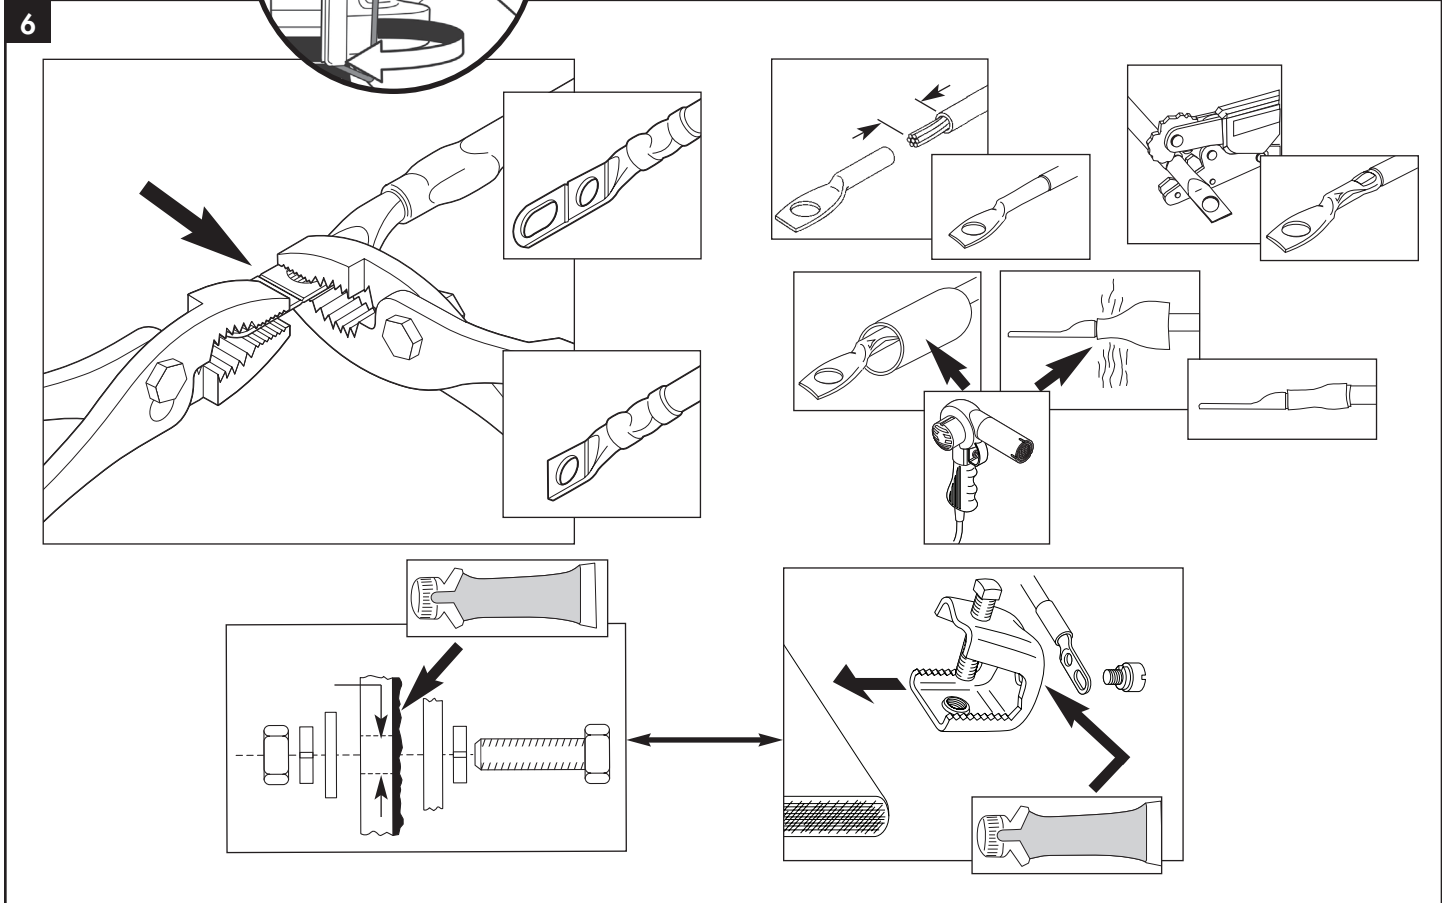

Compact SureGround Plus™ Version 2 Grounding Kit* for Coaxial Cables

Bulletin 7626454 Rev. E | Page 1 of 2

POWERED BY

Andrew Institute offers installation training.

Part Number	Description
GKT-L4SG	Grounding kit stripping tool for corrugated 1/2" cable
GKT-78SG	Grounding kit stripping tool for corrugated 7/8" cable
GKT-114SG	Grounding kit stripping tool for corrugated 1-1/4" cable
GKT-158SG	Grounding kit stripping tool for corrugated 1-5/8" cable

Part Number	Description
540-MSS	Multi-turn stripping tool for 1/2" smoothwall cable
780-MSS	Multi-turn stripping tool for 7/8" smoothwall cable
1480-MSS	Multi-turn stripping tool for 1-1/4" smoothwall cable
1873-MSS	Multi-turn stripping tool for 1-5/8" smoothwall cable