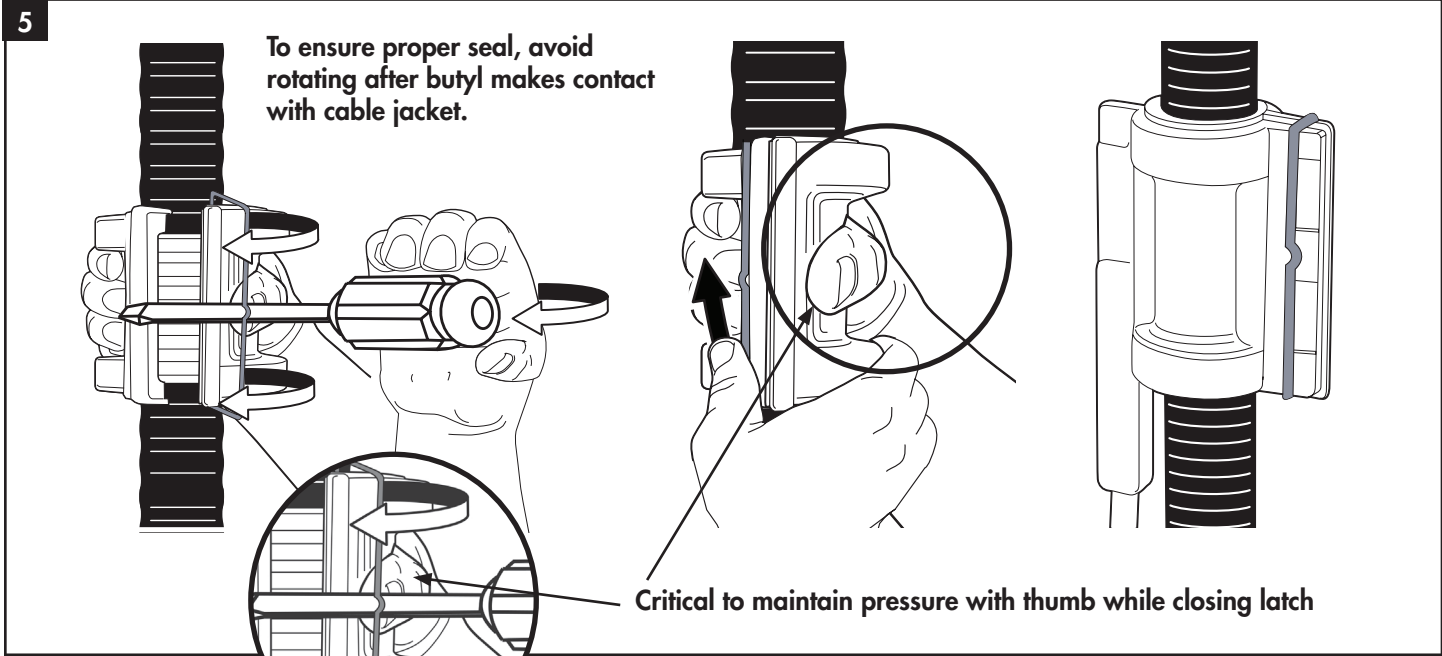

Compact SureGround Plus™ Version 2 Grounding Kit* for Coaxial Cables

Bulletin 7626454 Rev. E | Page 1 of 2

POWERED BY

Andrew Institute offers installation training.

Part Number	Description
GKT-L4SG	Grounding kit stripping tool for corrugated 1/2" cable
GKT-78SG	Grounding kit stripping tool for corrugated 7/8" cable
GKT-114SG	Grounding kit stripping tool for corrugated 1-1/4" cable
GKT-158SG	Grounding kit stripping tool for corrugated 1-5/8" cable

Part Number	Description
540-MSS	Multi-turn stripping tool for 1/2" smoothwall cable
780-MSS	Multi-turn stripping tool for 7/8" smoothwall cable
1480-MSS	Multi-turn stripping tool for 1-1/4" smoothwall cable
1873-MSS	Multi-turn stripping tool for 1-5/8" smoothwall cable