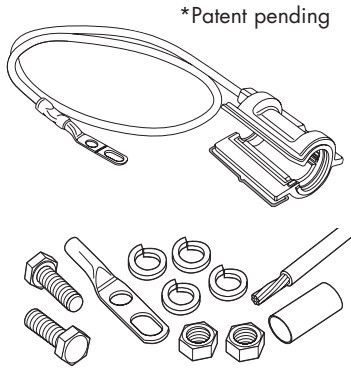

Compact SureGround Plus™ Version 2 Grounding Kit* for Coaxial Cables

Bulletin 7626454 Rev. E | Page 1 of 2

POWERED BY

Andrew Institute offers installation training.

Part Number	Description
GKT-L4SG	Grounding kit stripping tool for corrugated 1/2" cable
GKT-78SG	Grounding kit stripping tool for corrugated 7/8" cable
GKT-114SG	Grounding kit stripping tool for corrugated 1-1/4" cable
GKT-158SG	Grounding kit stripping tool for corrugated 1-5/8" cable

Part Number	Description
540-MSS	Multi-turn stripping tool for 1/2" smoothwall cable
780-MSS	Multi-turn stripping tool for 7/8" smoothwall cable
1480-MSS	Multi-turn stripping tool for 1-1/4" smoothwall cable
1873-MSS	Multi-turn stripping tool for 1-5/8" smoothwall cable