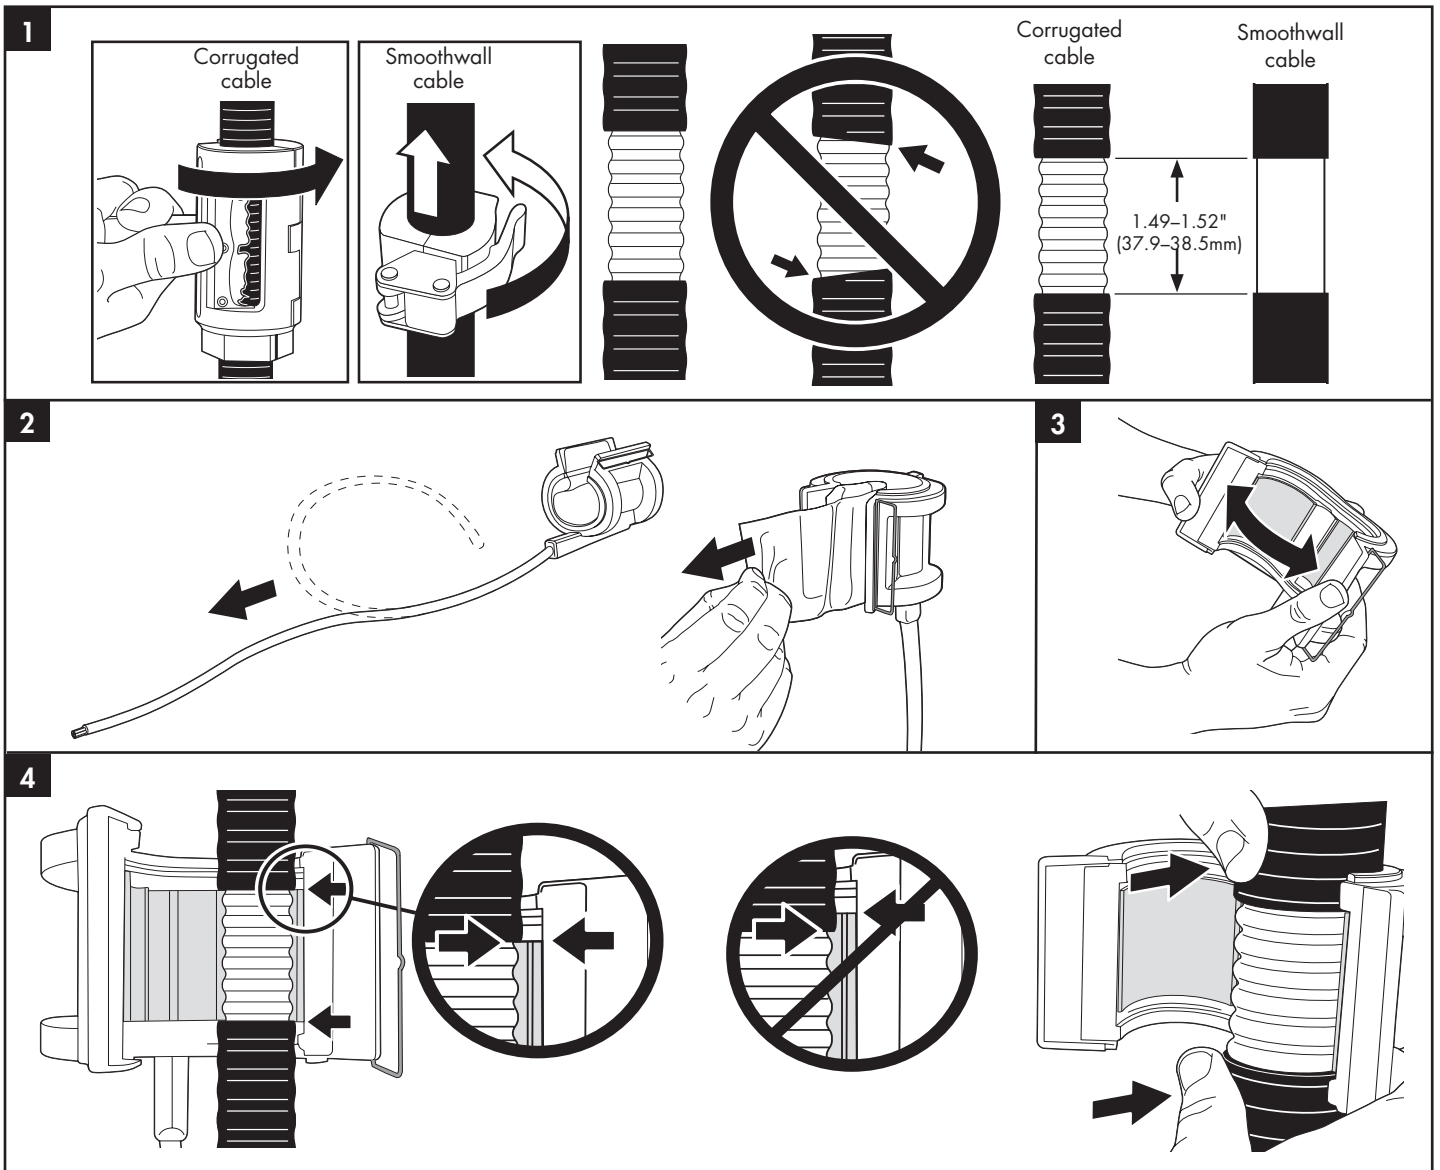

Compact SureGround Plus™ Version 2 Grounding Kit* for Coaxial Cables

Bulletin 7626454 Rev. E | Page 1 of 2

POWERED BY

Andrew Institute offers installation training.

Part Number	Description
GKT-L4SG	Grounding kit stripping tool for corrugated 1/2" cable
GKT-78SG	Grounding kit stripping tool for corrugated 7/8" cable
GKT-114SG	Grounding kit stripping tool for corrugated 1-1/4" cable
GKT-158SG	Grounding kit stripping tool for corrugated 1-5/8" cable

Part Number	Description
540-MSS	Multi-turn stripping tool for 1/2" smoothwall cable
780-MSS	Multi-turn stripping tool for 7/8" smoothwall cable
1480-MSS	Multi-turn stripping tool for 1-1/4" smoothwall cable
1873-MSS	Multi-turn stripping tool for 1-5/8" smoothwall cable