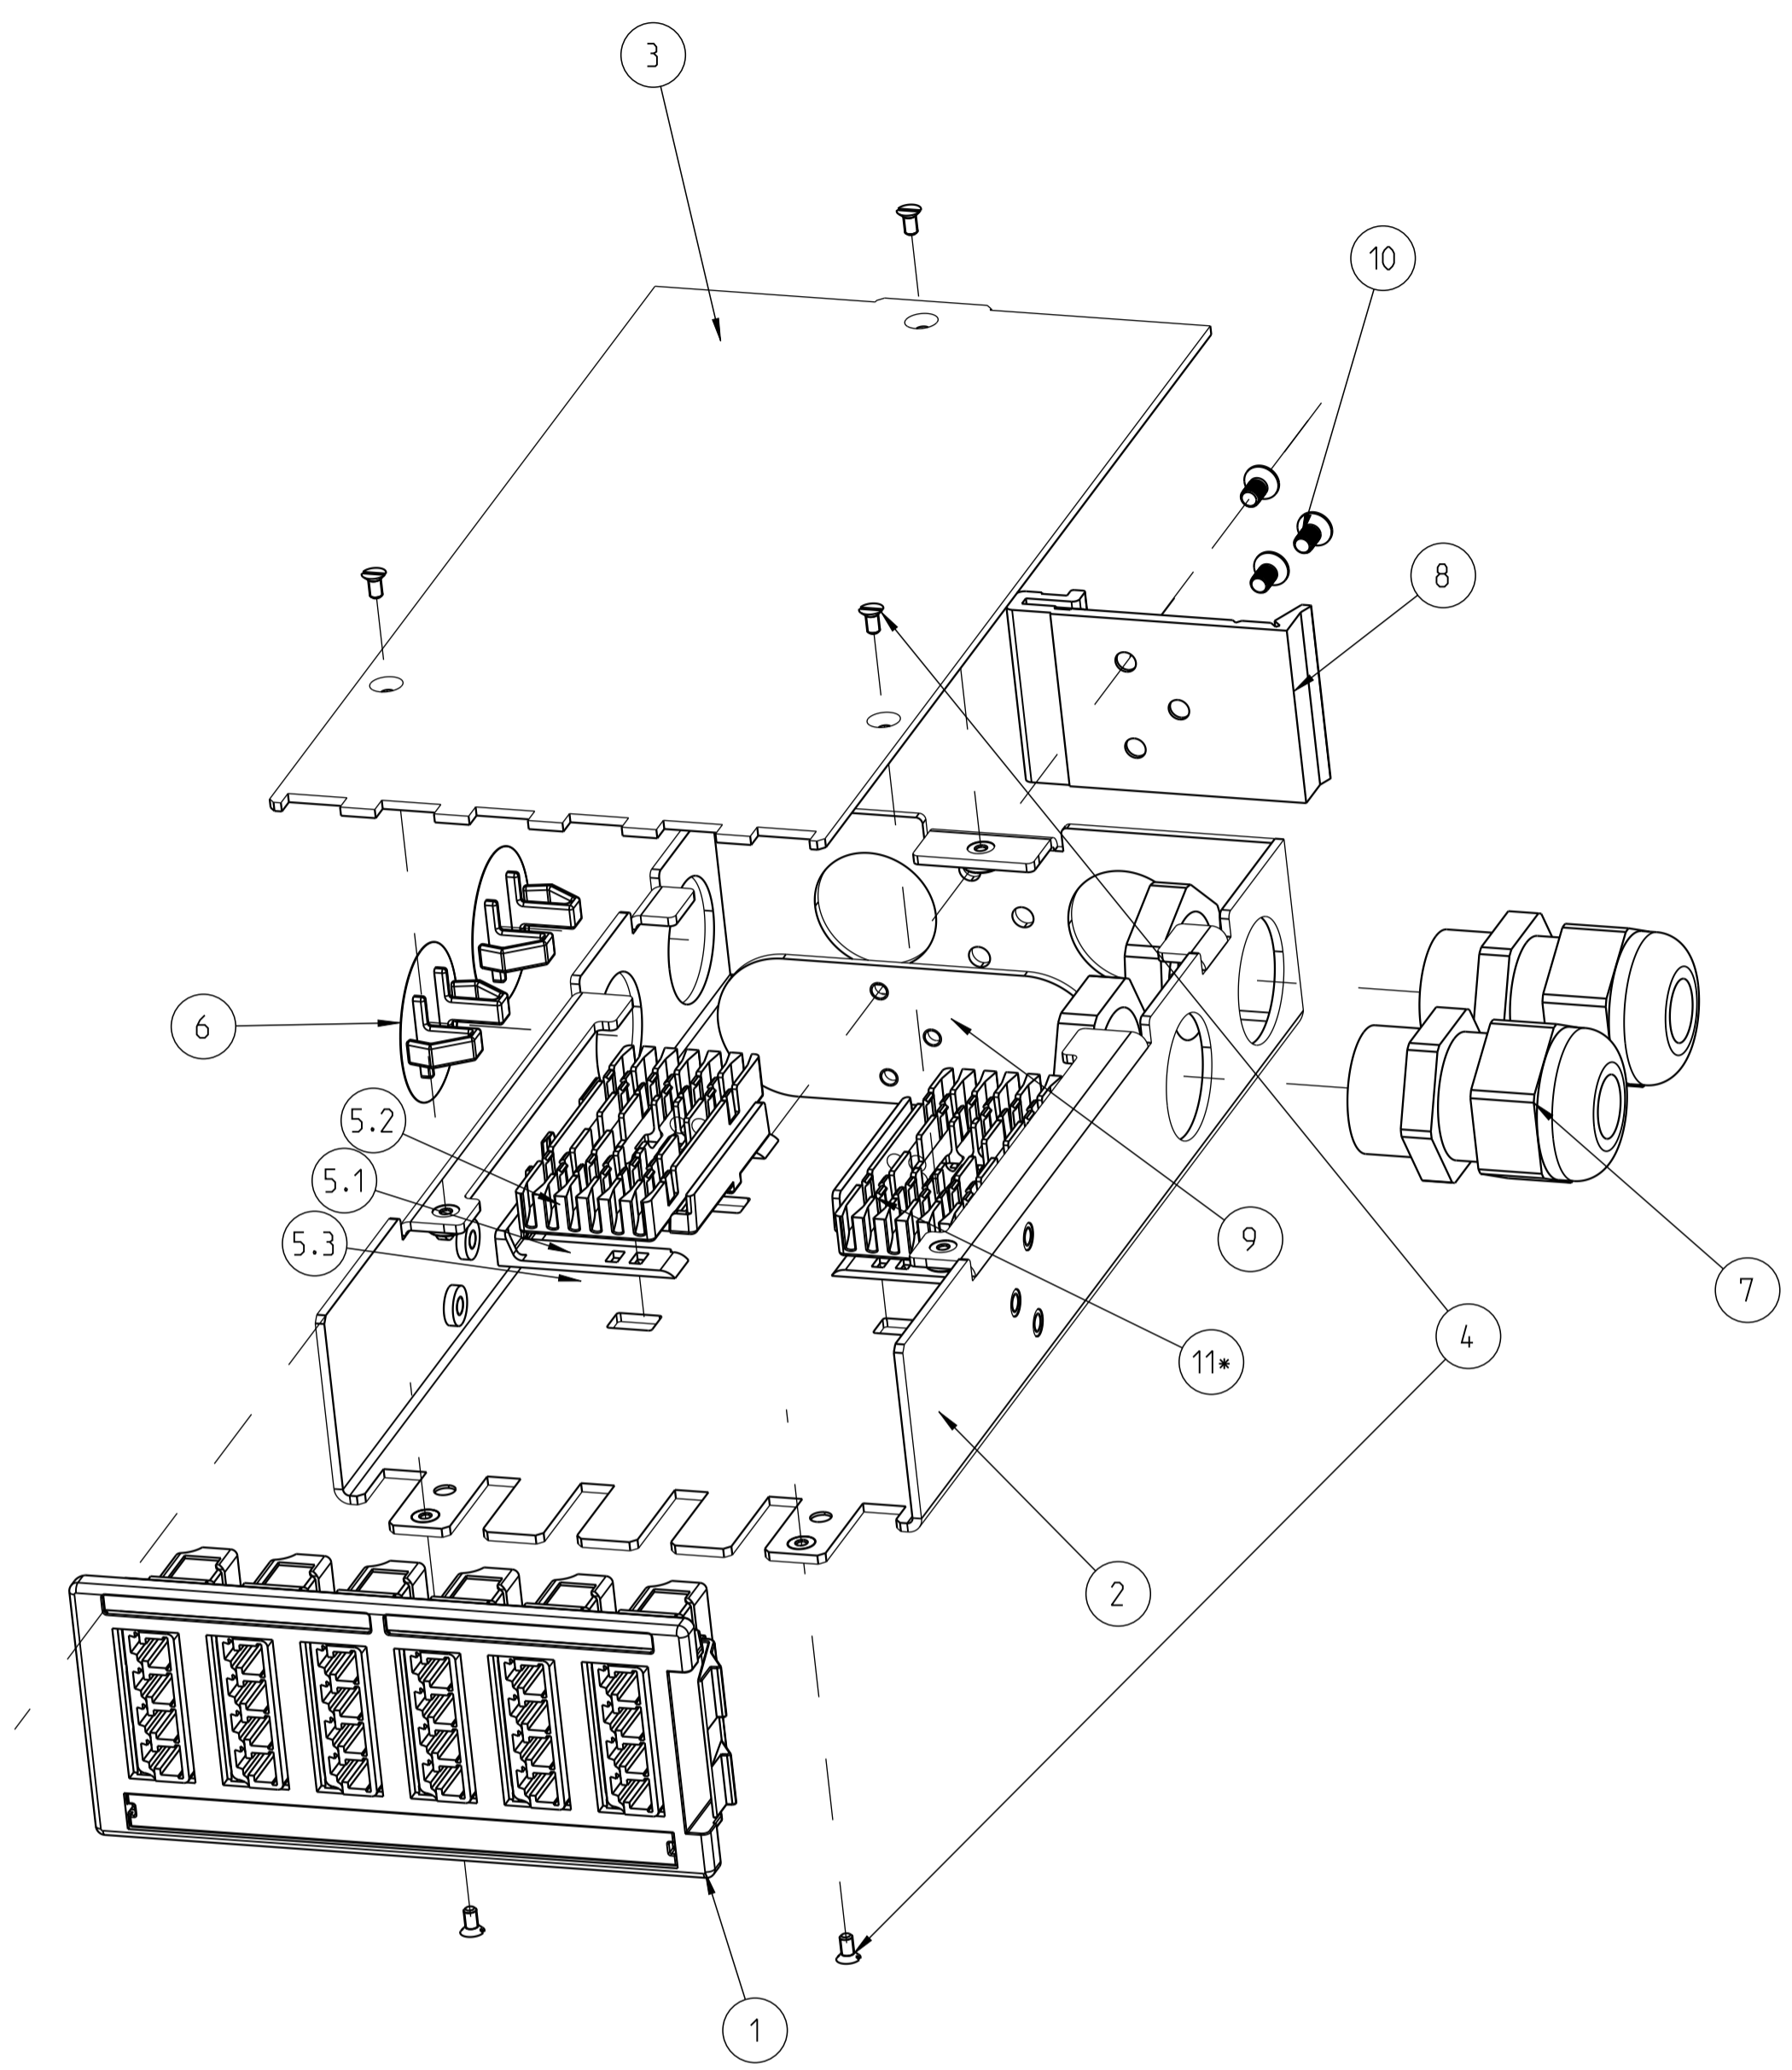

Box cover and LC dustcaps not shown in this view

Part N°	LC-Quad Aqua	No Din rail adapter
1671965-1	LC-Quad Aqua	No Din rail adapter
1671965-3	LC-Quad Blue	No Din rail adapter
1671965-5	LC-Quad Green	No Din rail adapter

LC dustcaps not shown in this view

Box cover and LC dustcaps not shown in this view

Part N°	LC-Quad Aqua	Din rail adapter
1671965-2	LC-Quad Aqua	Din rail adapter
1671965-4	LC-Quad Blue	Din rail adapter
1671965-6	LC-Quad Green	Din rail adapter

LC dustcaps not shown in this view

QTY	QTY	QTY	QTY	QTY	QTY	DESCRIPTION	ITEM
1	1	1	1	1	1	Instruction sheet	12
0.24	0.24	0.24	0.24	0.24	0.24	SMOUV-1120-02-PK	11
-	3	-	3	-	3	Screw, slotted Flat head, cross recessed M3x6	10
-	1	-	1	-	1	Fixing Plate Q F SPLICE CASSETTE 24F LC	9
-	1	-	1	-	1	Din Rail Adapter	8
2	2	2	2	2	2	Cable Gland M20	7
4	4	4	4	4	4	M20 Hole plug	6
4	4	4	4	4	4	Double sided tape	5.3
2	2	2	2	2	2	SMOUV HOLDER-45-12	5.2
2	2	2	2	2	2	STEP SMOUVHOLDER	5.1
5	5	5	5	5	5	Screw, slotted flat head	4
1	1	1	1	1	1	Box Cover Q F SPLICE CASSETTE 24F LC	3
1	1	1	1	1	1	Box Base Q F SPLICE CASSETTE 24F LC	2
-	-	1	1	-	-	Quick-Fit Module 6XLC-Quad Blue	1
1	1	-	-	-	-	Quick-Fit Module 6XLC-Quad Aqua	
-	-	-	-	1	1	Quick-Fit Module 6XLC-Quad Green	
-1	-2	-3	-4	-5	-6		

THIS DRAWING IS A CONTROLLED DOCUMENT. **COMMSCOPE, INC.**

APVD: G. Parlon 08-01-13
 CHK: H. Bleus 08-01-13

NAME: QUICK FIT SPLICE CASSETTE 24F LC

APVD: D. This

PRODUCT SPEC

APPLICATION SPEC

SIZE: A1 CAGE CODE: C=1671965 DRAWING NO: 1671965