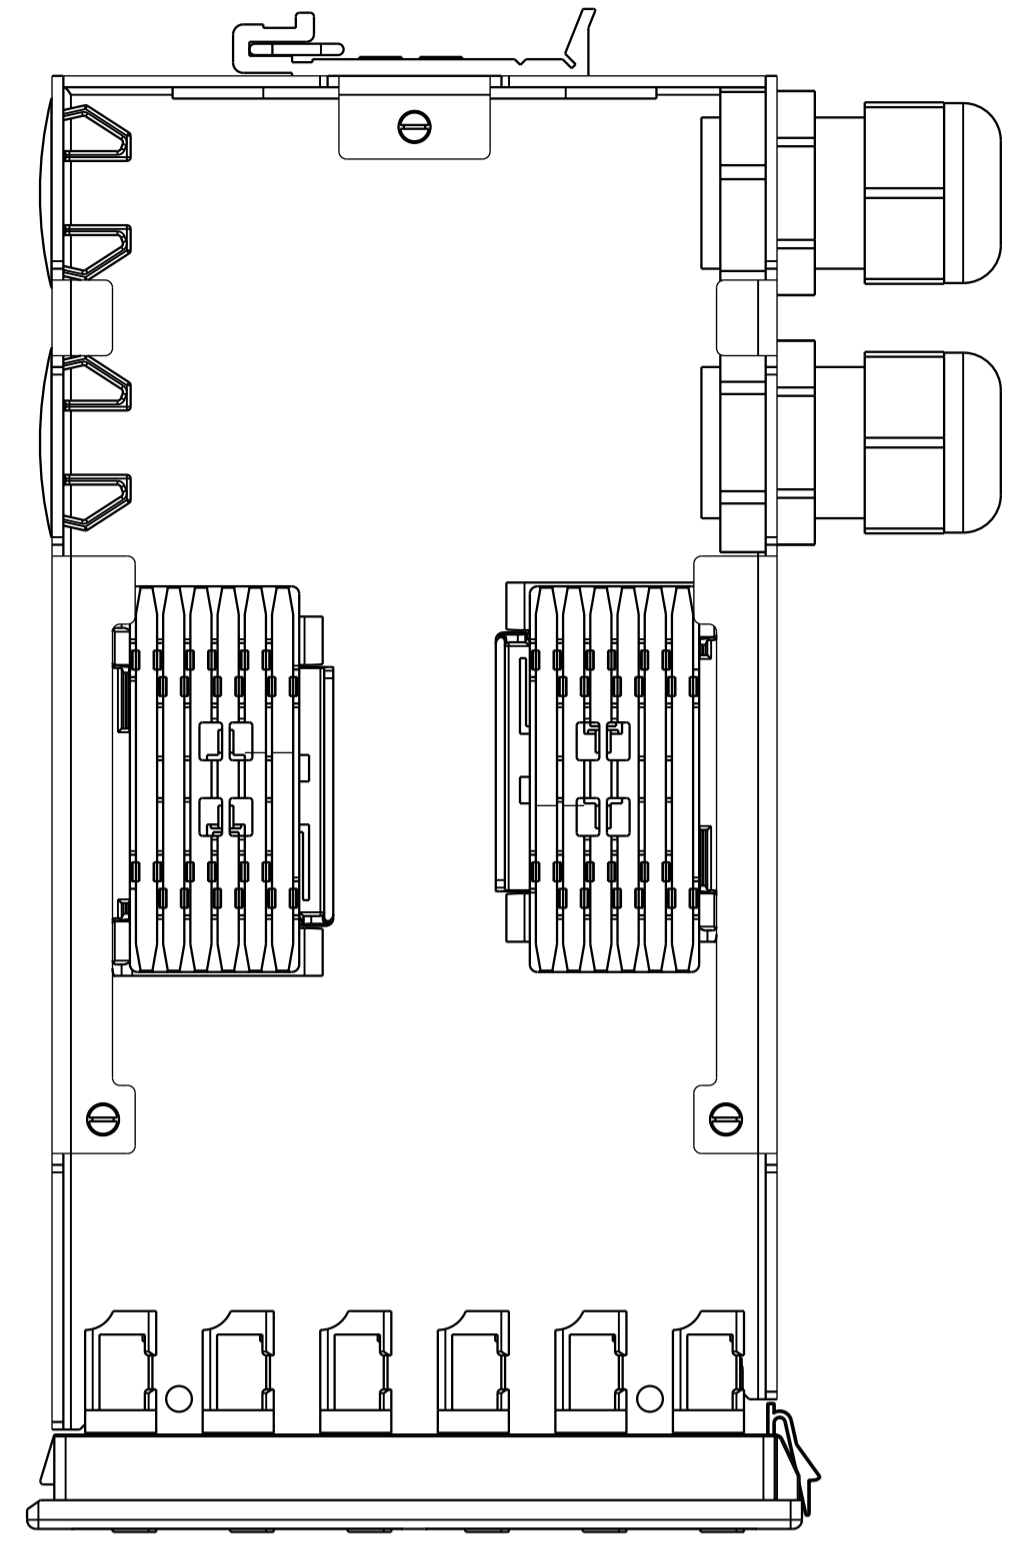

Box cover and LC dustcaps not shown in this view

Part N°	LC-Quad Aqua	No Din rail adapter
1671965-1	LC-Quad Aqua	No Din rail adapter
1671965-3	LC-Quad Blue	No Din rail adapter
1671965-5	LC-Quad Green	No Din rail adapter

LC dustcaps not shown in this view

Box cover and LC dustcaps not shown in this view

Part N°	LC-Quad Aqua	Din rail adapter
1671965-2	LC-Quad Aqua	Din rail adapter
1671965-4	LC-Quad Blue	Din rail adapter
1671965-6	LC-Quad Green	Din rail adapter

LC dustcaps not shown in this view

QTY	QTY	QTY	QTY	QTY	QTY	DESCRIPTION	ITEM
1	1	1	1	1	1	Instruction sheet	12
0.24	0.24	0.24	0.24	0.24	0.24	SMOUV-1120-02-PK	11
-	3	-	3	-	3	Screw, slotted Flat head, cross recessed M3x6	10
-	1	-	1	-	1	Fixing Plate Q F SPLICE CASSETTE 24F LC	9
-	1	-	1	-	1	Din Rail Adapter	8
2	2	2	2	2	2	Cable Gland M20	7
4	4	4	4	4	4	M20 Hole plug	6
4	4	4	4	4	4	Double sided tape	5.3
2	2	2	2	2	2	SMOUV HOLDER-45-12	5.2
2	2	2	2	2	2	STEP SMOUVHOLDER	5.1
5	5	5	5	5	5	Screw, slotted flat head	4
1	1	1	1	1	1	Box Cover Q F SPLICE CASSETTE 24F LC	3
1	1	1	1	1	1	Box Base Q F SPLICE CASSETTE 24F LC	2
-	-	1	1	-	-	Quick-Fit Module 6XLC-Quad Blue	1
1	1	-	-	-	-	Quick-Fit Module 6XLC-Quad Aqua	
-	-	-	-	1	1	Quick-Fit Module 6XLC-Quad Green	
-1	-2	-3	-4	-5	-6		

THIS DRAWING IS A CONTROLLED DOCUMENT. **COMMSCOPE, INC.**

APVD: G. Parlon 08-01-13
 CHK: H. Bleus 08-01-13

NAME: QUICK FIT SPLICE CASSETTE 24F LC

APVD: D. This

PRODUCT SPEC

APPLICATION SPEC

SIZE: A1 CAGE CODE: C=1671965 DRAWING NO: 1671965