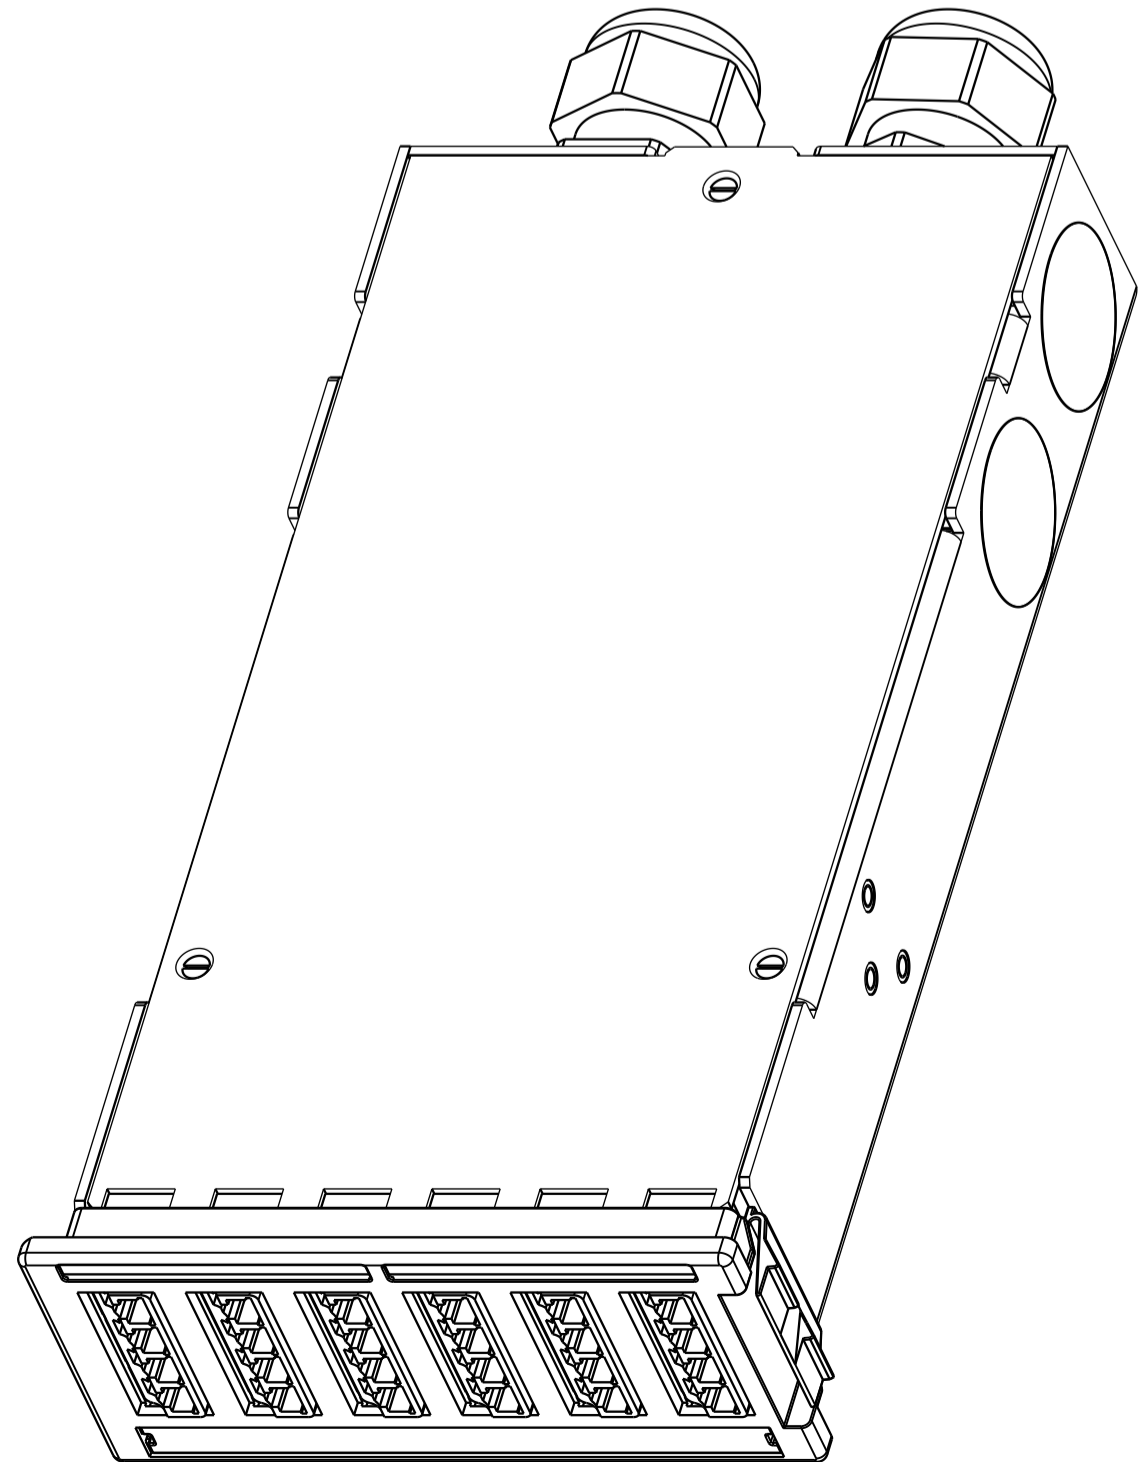

Box cover and LC dustcaps not shown in this view

Part N°	LC-Quad Aqua	No Din rail adapter
1671965-1	LC-Quad Aqua	No Din rail adapter
1671965-3	LC-Quad Blue	No Din rail adapter
1671965-5	LC-Quad Green	No Din rail adapter

LC dustcaps not shown in this view

Box cover and LC dustcaps not shown in this view

Part N°	LC-Quad Aqua	Din rail adapter
1671965-2	LC-Quad Aqua	Din rail adapter
1671965-4	LC-Quad Blue	Din rail adapter
1671965-6	LC-Quad Green	Din rail adapter

LC dustcaps not shown in this view

QTY	QTY	QTY	QTY	QTY	QTY	DESCRIPTION	ITEM
1	1	1	1	1	1	Instruction sheet	12
0.24	0.24	0.24	0.24	0.24	0.24	SMOUV-1120-02-PK	11
-	3	-	3	-	3	Screw, slotted Flat head, cross recessed M3x6	10
-	1	-	1	-	1	Fixing Plate Q F SPLICE CASSETTE 24F LC	9
-	1	-	1	-	1	Din Rail Adapter	8
2	2	2	2	2	2	Cable Gland M20	7
4	4	4	4	4	4	M20 Hole plug	6
4	4	4	4	4	4	Double sided tape	5.3
2	2	2	2	2	2	SMOUV HOLDER-45-12	5.2
2	2	2	2	2	2	STEP SMOUVHOLDER	5.1
5	5	5	5	5	5	Screw, slotted flat head	4
1	1	1	1	1	1	Box Cover Q F SPLICE CASSETTE 24F LC	3
1	1	1	1	1	1	Box Base Q F SPLICE CASSETTE 24F LC	2
-	-	1	1	-	-	Quick-Fit Module 6XLC-Quad Blue	1
1	1	-	-	-	-	Quick-Fit Module 6XLC-Quad Aqua	
-	-	-	-	1	1	Quick-Fit Module 6XLC-Quad Green	
-1	-2	-3	-4	-5	-6		

THIS DRAWING IS A CONTROLLED DOCUMENT. **COMMSCOPE, INC.**

APVD: G. Parlon 08-01-13
 CHK: H. Bleus 08-01-13

NAME: QUICK FIT SPLICE CASSETTE 24F LC

APVD: D. This

PRODUCT SPEC

APPLICATION SPEC

SIZE: A1 CAGE CODE: C=1671965 DRAWING NO: 1671965