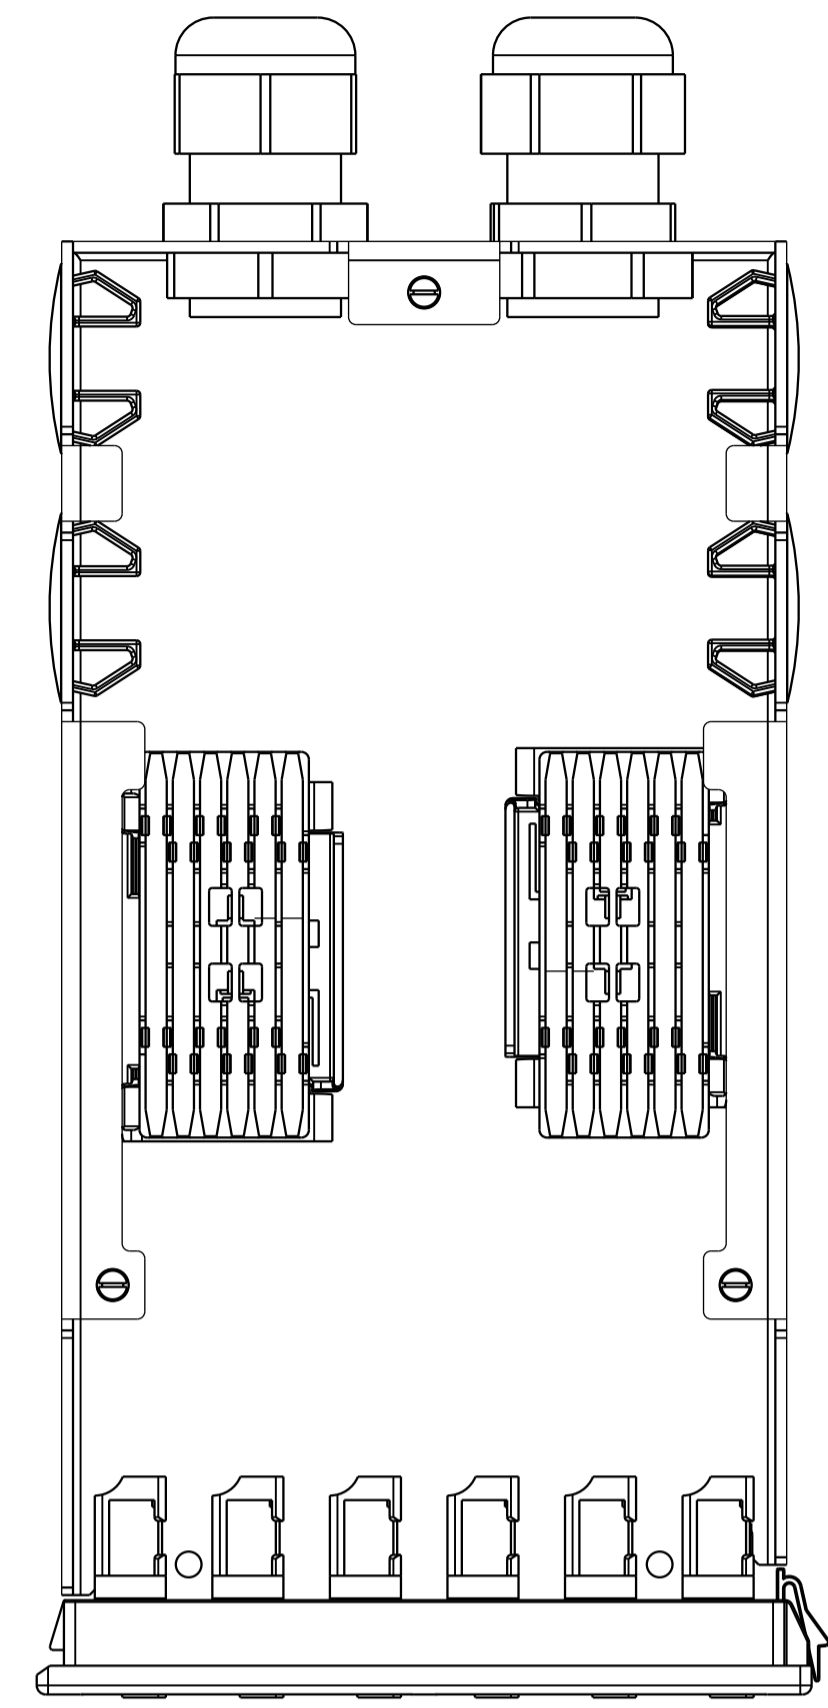

Box cover and LC dustcaps not shown in this view

Part N°	LC-Quad Aqua	No Din rail adapter
1671965-1	LC-Quad Aqua	No Din rail adapter
1671965-3	LC-Quad Blue	No Din rail adapter
1671965-5	LC-Quad Green	No Din rail adapter

LC dustcaps not shown in this view

Box cover and LC dustcaps not shown in this view

Part N°	LC-Quad Aqua	Din rail adapter
1671965-2	LC-Quad Aqua	Din rail adapter
1671965-4	LC-Quad Blue	Din rail adapter
1671965-6	LC-Quad Green	Din rail adapter

LC dustcaps not shown in this view

QTY	QTY	QTY	QTY	QTY	QTY	DESCRIPTION	ITEM
1	1	1	1	1	1	Instruction sheet	12
0.24	0.24	0.24	0.24	0.24	0.24	SMOUV-1120-02-PK	11
-	3	-	3	-	3	Screw, slotted Flat head, cross recessed M3x6	10
-	1	-	1	-	1	Fixing Plate Q F SPLICE CASSETTE 24F LC	9
-	1	-	1	-	1	Din Rail Adapter	8
2	2	2	2	2	2	Cable Gland M20	7
4	4	4	4	4	4	M20 Hole plug	6
4	4	4	4	4	4	Double sided tape	5.3
2	2	2	2	2	2	SMOUV HOLDER-45-12	5.2
2	2	2	2	2	2	STEP SMOUVHOLDER	5.1
5	5	5	5	5	5	Screw, slotted flat head	4
1	1	1	1	1	1	Box Cover Q F SPLICE CASSETTE 24F LC	3
1	1	1	1	1	1	Box Base Q F SPLICE CASSETTE 24F LC	2
-	-	1	1	-	-	Quick-Fit Module 6XLC-Quad Blue	1
1	1	-	-	-	-	Quick-Fit Module 6XLC-Quad Aqua	
-	-	-	-	1	1	Quick-Fit Module 6XLC-Quad Green	
-1	-2	-3	-4	-5	-6		

THIS DRAWING IS A CONTROLLED DOCUMENT. **COMMSCOPE, INC.**

APVD: G. Parlon 08-01-13
 CHK: H. Bleus 08-01-13

NAME: QUICK FIT SPLICE CASSETTE 24F LC

APVD: D. This

PRODUCT SPEC

APPLICATION SPEC

SIZE: A1 CAGE CODE: C=1671965 DRAWING NO: 1671965