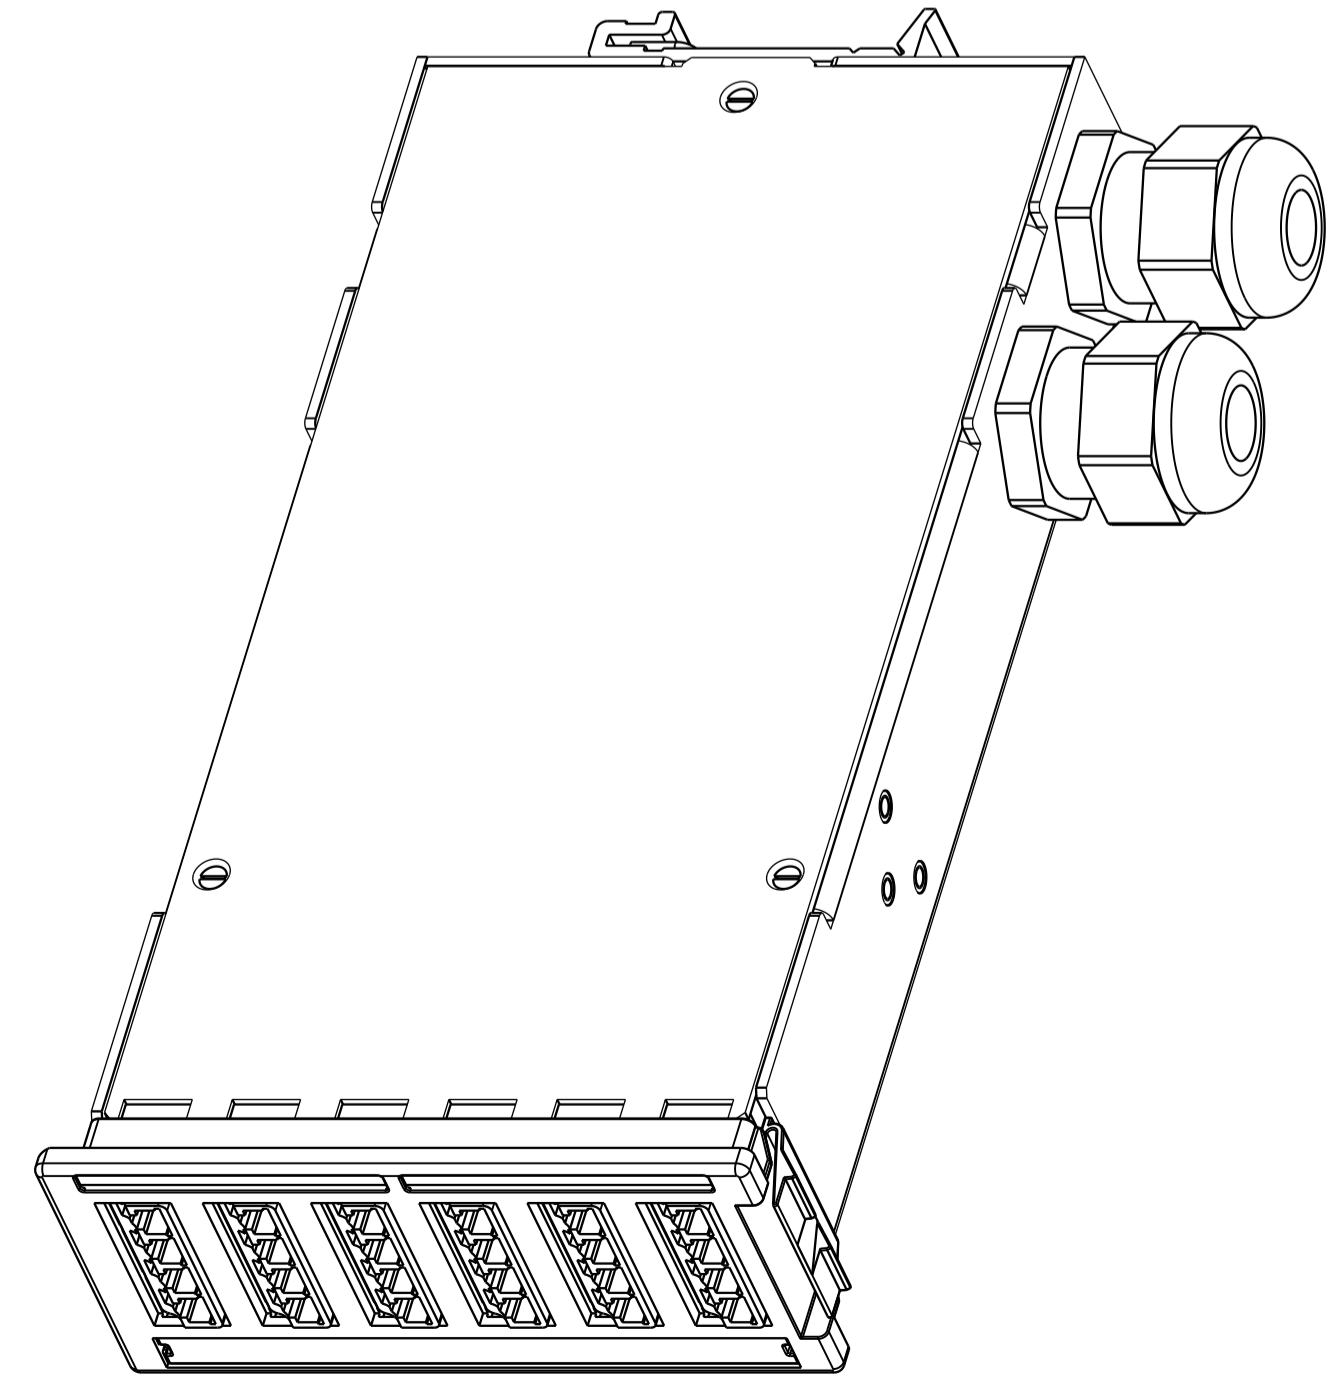

Box cover and LC dustcaps not shown in this view

Part N°	LC-Quad Aqua	No Din rail adapter
1671965-1	LC-Quad Aqua	No Din rail adapter
1671965-3	LC-Quad Blue	No Din rail adapter
1671965-5	LC-Quad Green	No Din rail adapter

LC dustcaps not shown in this view

Box cover and LC dustcaps not shown in this view

Part N°	LC-Quad Aqua	Din rail adapter
1671965-2	LC-Quad Aqua	Din rail adapter
1671965-4	LC-Quad Blue	Din rail adapter
1671965-6	LC-Quad Green	Din rail adapter

LC dustcaps not shown in this view

QTY	QTY	QTY	QTY	QTY	QTY	DESCRIPTION	ITEM
1	1	1	1	1	1	Instruction sheet	12
0.24	0.24	0.24	0.24	0.24	0.24	SMOUV-1120-02-PK	11
-	3	-	3	-	3	Screw, slotted Flat head, cross recessed M3x6	10
-	1	-	1	-	1	Fixing Plate Q F SPLICE CASSETTE 24F LC	9
-	1	-	1	-	1	Din Rail Adapter	8
2	2	2	2	2	2	Cable Gland M20	7
4	4	4	4	4	4	M20 Hole plug	6
4	4	4	4	4	4	Double sided tape	5.3
2	2	2	2	2	2	SMOUV HOLDER-45-12	5.2
2	2	2	2	2	2	STEP SMOUVHOLDER	5.1
5	5	5	5	5	5	Screw, slotted flat head	4
1	1	1	1	1	1	Box Cover Q F SPLICE CASSETTE 24F LC	3
1	1	1	1	1	1	Box Base Q F SPLICE CASSETTE 24F LC	2
-	-	1	1	-	-	Quick-Fit Module 6XLC-Quad Blue	1
1	1	-	-	-	-	Quick-Fit Module 6XLC-Quad Aqua	
-	-	-	-	1	1	Quick-Fit Module 6XLC-Quad Green	
-1	-2	-3	-4	-5	-6		

THIS DRAWING IS A CONTROLLED DOCUMENT. **COMMSCOPE, INC.**

APVD: G. Parlon 08-01-13
 CHK: H. Bleus 08-01-13

NAME: QUICK FIT SPLICE CASSETTE 24F LC

APVD: D. This

PRODUCT SPEC

APPLICATION SPEC

SIZE: A1 CAGE CODE: C=1671965 DRAWING NO: 1671965