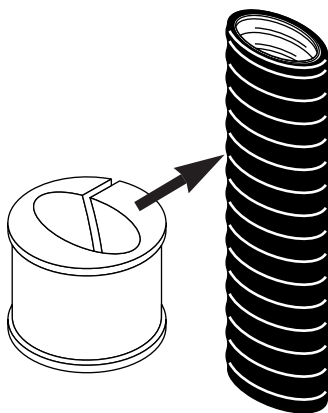

Snap-in Hangers for HELIAX® Elliptical Waveguide

2

EW Series	W	H
EW52		EW52
EW63		EW63
EW64		EW64
EW77		EW77
EW85		EW85
EW90		EW90
EW127A		EW127A
EW132		EW132
EW180		EW180
EW220		EW220
EW240		EW240

3

1

4