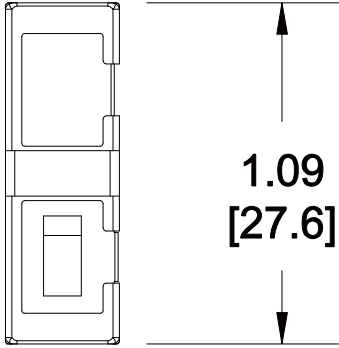

MATERIAL ID	DESCRIPTION
700004799	TeraSPEED® SC SIMPLEX FLANGELESS ADAPTER, BLUE, SINGLE PACK

- NOTES:
- SEE COMMSCOPE CATALOG FOR PART NUMBER SUFFIXES TO INDICATE COLOR/PKG.
 - SEE COMMSCOPE CATALOG FOR COMPLETE LIST OF PARTS RELATED TO THE USE OF THIS PRODUCT.
 - DIMENSIONS IN PARENTHESES ARE IN METRIC.
 - PART INCLUDES:
(1) ADAPTER