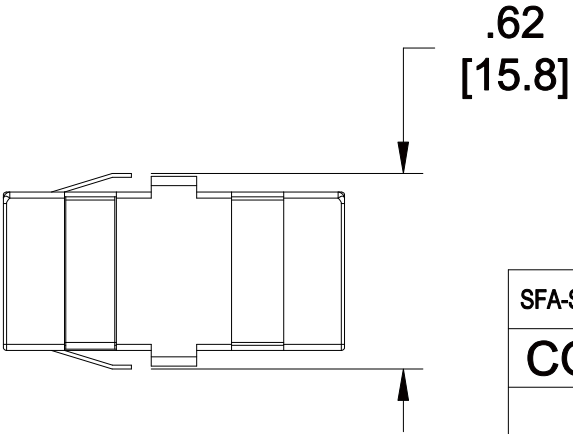

MATERIAL ID	DESCRIPTION
700004799	TeraSPEED® SC SIMPLEX FLANGELESS ADAPTER, BLUE, SINGLE PACK

- NOTES:
- SEE COMMSCOPE CATALOG FOR PART NUMBER SUFFIXES TO INDICATE COLOR/PKG.
 - SEE COMMSCOPE CATALOG FOR COMPLETE LIST OF PARTS RELATED TO THE USE OF THIS PRODUCT.
 - DIMENSIONS IN PARENTHESES ARE IN METRIC.
 - PART INCLUDES:
(1) ADAPTER

SFA-SC01-BL-FLANGELESS	
COMMSCOPE, INC OF NORTH CAROLINA	

REV	DATE	ECR	DESCRIPTION	APPROVED BY	DATE	DWG NO
1	8/8/12		INITIAL ISSUE		8/8/2012	700004799