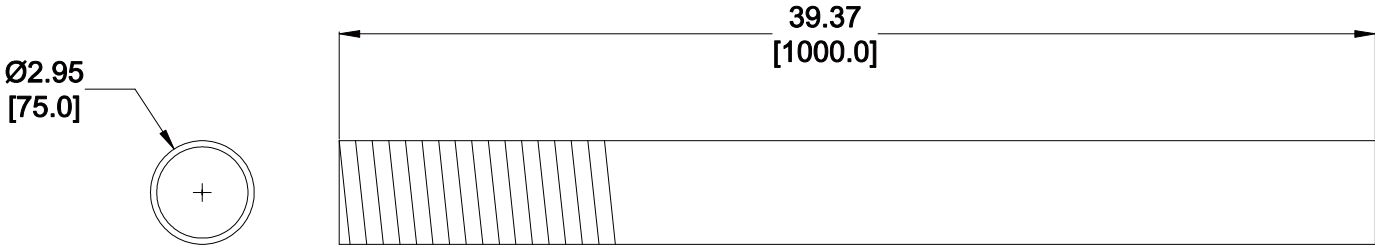

MATERIAL ID	DESCRIPTION
760174706	SpeedPRO™ ROUND CONVOLUTED TUBE FOR DROP SOLUTIONS, 75 MM OD, 1 M, YELLOW

NOTES:

1. SEE COMMSCOPE CATALOG FOR PART NUMBER SUFFIXES TO INDICATE COLOR/PKG.
2. SEE COMMSCOPE CATALOG FOR COMPLETE LIST OF PARTS RELATED TO THE USE OF THIS PRODUCT.
3. DIMENSIONS ARE IN INCHES[MM].
4. PART INCLUDES:
(1) ROUND CONVOLUTED TUBE