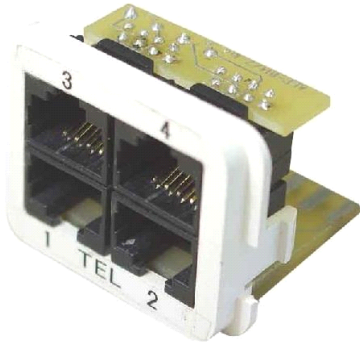

AMP CO Insert, voice applications, 4 x RJ45, Light almond

## Product Classification

<b>Portfolio</b>	NETCONNECT®
<b>Brand</b>	AMP CO™
<b>Product Series</b>	AMP CO
<b>Product Type</b>	Communication insert
<b>Regional Availability</b>	EMEA

## General Specifications

<b>Application</b>	Phone (4x)
<b>Color</b>	Light almond
<b>Interface Type</b>	RJ45
<b>Package Quantity</b>	10
<b>Packaging Type</b>	Bag   Box   Carton
<b>Total Ports, quantity</b>	4