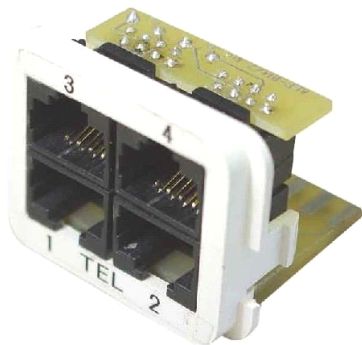

AMP CO Insert, voice applications, 4 x RJ45, white

## Product Classification

<b>Portfolio</b>	NETCONNECT®
<b>Brand</b>	AMP CO™
<b>Product Series</b>	AMP CO
<b>Product Type</b>	Communication insert
<b>Regional Availability</b>	EMEA

## General Specifications

<b>Application</b>	Phone (4x)
<b>Color</b>	White
<b>Interface Type</b>	RJ45
<b>Package Quantity</b>	10
<b>Packaging Type</b>	Bag   Box   Carton
<b>Total Ports, quantity</b>	4