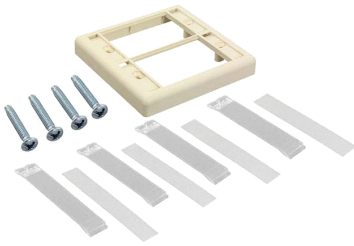

SL Series Faceplate, double gang, double-sided, alpine white

Product Classification

Portfolio	NETCONNECT®
Product Series	SL Series
Product Type	Faceplate kit
Regional Availability	Asia

General Specifications

Color	Alpine white
Total Ports, quantity	2
Application	Used with SL Series outlets
Gangs, quantity	2
Package Quantity	1
Packaging Type	Bag
Port Marking Type	Label

Mechanical Specifications

Outlet Orientation	Flat
---------------------------	------