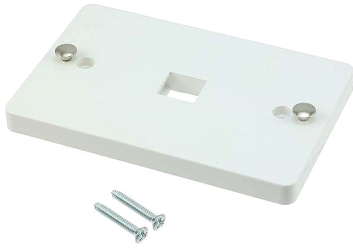

Faceplate Kit, phone, 1-port, alpine white

Product Classification

Portfolio	NETCONNECT®
Product Type	Faceplate kit
Regional Availability	Asia EMEA

General Specifications

Color	Alpine white
Mount Type	Flush
Total Ports, quantity	1
Gangs, quantity	1
Package Quantity	1
Packaging Type	Bag

Mechanical Specifications

Material Type	Acrylonitrile butadiene styrene (ABS)
Outlet Orientation	Flat

Regulatory Compliance/Certifications

Agency	RoHS 2011/65/EU
---------------	-----------------

Classification	Compliant
-----------------------	-----------