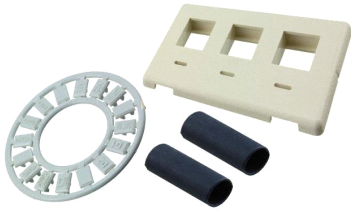

Flexmode Faceplate Kit, 3-port, flush mount, alpine white

### Product Classification

<b>Portfolio</b>	NETCONNECT®
<b>Product Type</b>	Faceplate kit
<b>Regional Availability</b>	Asia   Latin America   North America

### General Specifications

<b>Color</b>	Alpine white
<b>Mount Type</b>	Flush
<b>Total Ports, quantity</b>	3
<b>Package Quantity</b>	1
<b>Packaging Type</b>	Bag