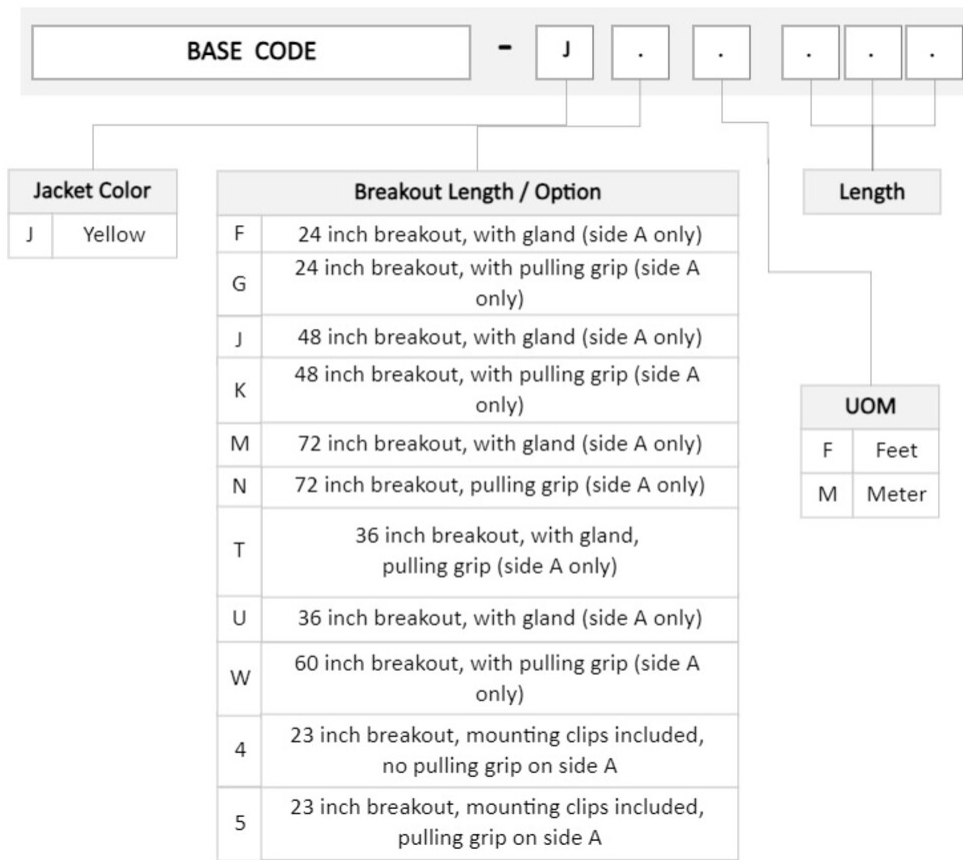

General Specifications

Connector A, quantity	96
Color, boot A	Blue
Color, connector A	Blue
Connector B, quantity	96
Construction Type	Ultra Low Loss (ULL) armored trunk/extension/cross-connect, indoor
Furcation Color	Yellow
Interface, Connector A	LC/UPC
Interface, Connector B	LC/UPC
Jacket Color	Yellow
Total Fibers, quantity	96

Dimensions

Cable Assembly Length Range (m)	7 – 999
Cable Assembly Length Range (ft)	25 – 999

Ordering Tree

UPGLCLCCL

Optical Specifications

Fiber Mode	Singlemode
Fiber Type	G.657.A2, TeraSPEED®

Environmental Specifications