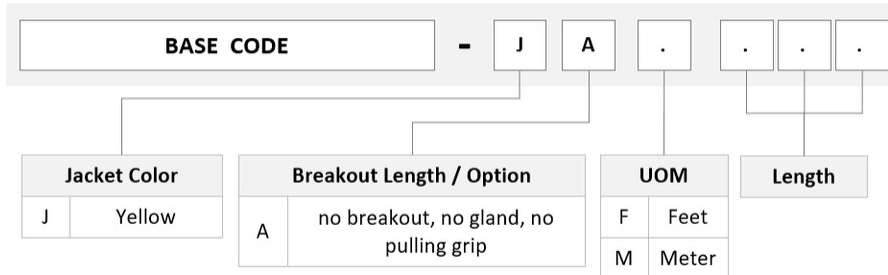

UQGQXPFF8

Cable Assembly Length Range (ft)

1 – 999

Ordering Tree

Mechanical Specifications

Cable Retention Strength, maximum 11.24 lb @ 0° | 4.40 lb @ 90°

Optical Specifications

Fiber Mode Singlemode

Fiber Type G.657.A2, TeraSPEED®

Environmental Specifications

Operating Temperature -10 °C to +60 °C (+14 °F to +140 °F)

Environmental Space Indoor | Plenum

Regulatory Compliance/Certifications

Agency	Classification
ANATEL	Compliant
CHINA-ROHS	Above maximum concentration value
ISO 9001:2015	Designed, manufactured and/or distributed under this quality management system
ROHS	Compliant/Exempted
UK-ROHS	Compliant/Exempted

Included Products

760248402