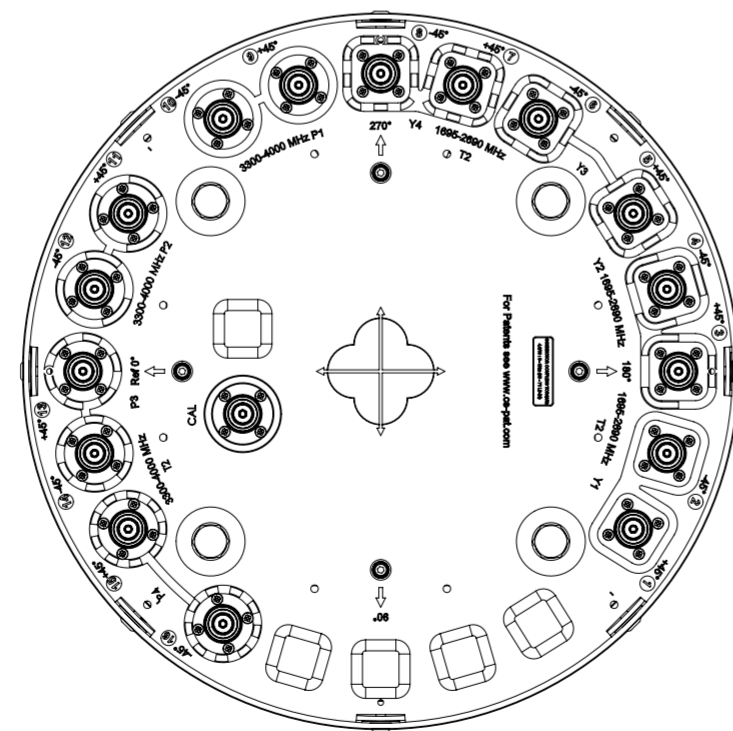

REVISION
A

V4S4-360S-BF2

VIEW A-A  
BRACKET NOT SHOWN