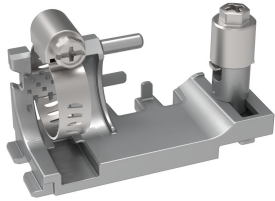

NVX-CR-LA-CC2

NOVUX™ Cable Termination Unit (CTU) for round cables 6 to 18 mm diameter, with strength member, aramide yarns, single layer

Product Classification

Regional Availability	Asia EMEA Latin America North America
Product Type	Cable termination kit
Product Brand	NOVUX™
Product Series	CSC

General Specifications

Application	For use with CSC Fiber closures
Color	Black

Packaging and Weights

Packaging quantity	20
Packaging Type	Bag Box