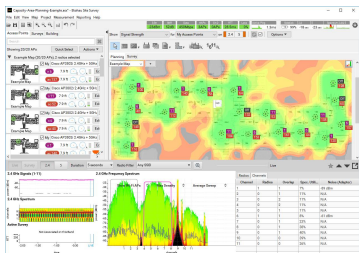

Design with confidence.

Transforming the way enterprise Wi-Fi networks are designed.

What we do.

Ekahau enables the designing of wireless networks simpler and smarter.

As a pioneer in the Wi-Fi industry, Ekahau was the first to develop and introduce the original enterprise-grade site survey and planner tool. Our proprietary software and hardware solutions design and manage superior wireless networks by minimizing network deployment time and ensuring sufficient wireless coverage across all industries, project sizes, building infrastructures and levels of complexity.

Ekahau Sidekick™ Pro Pack

Site Survey Pro with 3D Planner

- 3D network planning
- Automatic wall detection
- In-depth Wi-Fi analysis
- Fully customizable reporting

Ekahau Sidekick™

- 10x faster spectrum analysis
- 8+ hour battery life for continuous surveying
- 2x dual-band (2.4 & 5 GHz) high performance Wi-Fi adapters