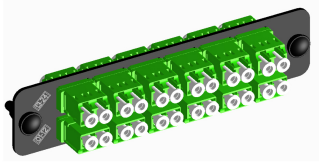

760241025

1000-Type Adapter Pack with 12 LC duplex SM adapters, green

Product Classification

Regional Availability	Asia
Portfolio	CommScope®
Product Type	Fiber adapter pack
Product Brand	TeraSPEED®
Product Series	1000-style

General Specifications

Application	Used in conjunction with 1000-type 1U, 2U and 4U adapter panel shelves, surface mount and raised floor enclosures
Adapter Color	Green
Adapters, quantity	12
Body Style	Duplex Straight orientation
Color, front	Black
Interface	LC/APC
Pigtails Included, quantity	0
Shuttered	No
Total Ports, quantity	24

Dimensions

Height	29 mm 1.142 in
Width	130 mm 5.118 in
Depth	29.2 mm 1.15 in

Optical Specifications

Fiber Mode	Singlemode
-------------------	------------

Packaging and Weights

760241025

Packaging quantity 1