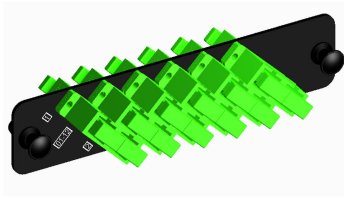

# 760241028

---

1000-Type Adapter Pack with 6 SC duplex SM adapters, green

## General Specifications

<b>Application</b>	Used in conjunction with 1000-type 1U, 2U and 4U adapter panel shelves, surface mount and raised floor enclosures
<b>Adapter Color</b>	Green
<b>Adapters, quantity</b>	6
<b>Body Style</b>	Duplex   Straight orientation
<b>Color, front</b>	Black
<b>Interface</b>	SC/APC
<b>Pigtails Included, quantity</b>	0
<b>Shuttered</b>	No
<b>Total Ports, quantity</b>	12

## Dimensions

<b>Height</b>	29 mm   1.142 in
<b>Width</b>	130 mm   5.118 in
<b>Depth</b>	29.2 mm   1.15 in