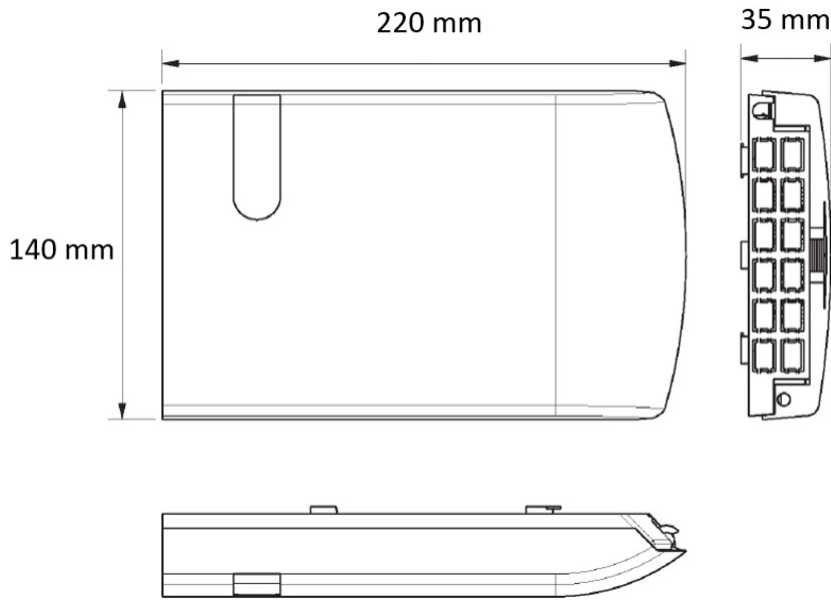

FOWB Fiber Optic Wall Box, 2 singlemode SC/APC adapters with pigtails

OBSOLETE

Product Classification

Regional Availability	EMEA
Product Type	Fiber wall box
Product Series	FOWB

General Specifications

Adapters, quantity	2
Cable Type	Pigtails - Stranded
Color	Light gray
Interface	SC/APC
Mounting	Wall
Port, quantity	2
Splicing Capacity, maximum	24

Dimensions

Height	220 mm 8.661 in
Width	140 mm 5.512 in
Depth	35 mm 1.378 in

Outline Drawing

CZ7490-000 | FOWB-T-P02S2

Material Specifications

Material Type Thermoplastic

Optical Specifications

Fiber Mode Singlemode

Dimensions

Height	220 mm 8.661 in
Width	140 mm 5.512 in
Depth	35 mm 1.378 in

Outline Drawing

CZ8468-000 | FOWB-T-NNNNN

Material Specifications

Material Type Thermoplastic

Environmental Specifications

Operating Temperature -25 °C to +70 °C (-13 °F to +158 °F)