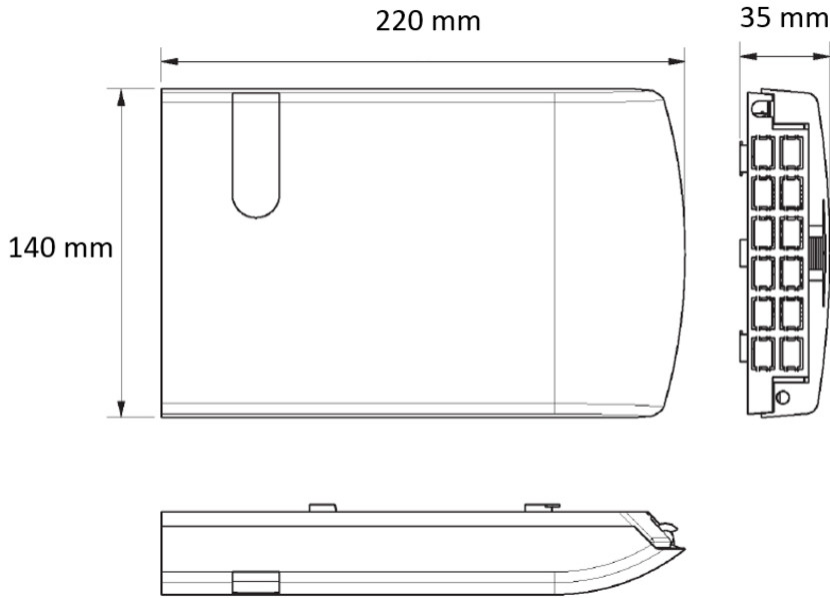

Dimensions

Height	220 mm 8.661 in
Width	140 mm 5.512 in
Depth	35 mm 1.378 in

Outline Drawing

CZ7490-000 | FOWB-T-P02S2

Material Specifications

Material Type Thermoplastic

Optical Specifications

Fiber Mode Singlemode

FOWB Fiber Optic Wall Box, empty for holding up to 12 adapters

Product Classification

Regional Availability	EMEA
Product Type	Fiber wall box
Product Series	FOWB

General Specifications

Adapters, quantity	0
Color	Light gray
Interface	Unloaded
Mounting	Wall
Splicing Capacity, maximum	24

Dimensions

Height	220 mm 8.661 in
Width	140 mm 5.512 in
Depth	35 mm 1.378 in

Outline Drawing

CZ8468-000 | FOWB-T-NNNNN

Material Specifications

Material Type Thermoplastic

Environmental Specifications

Operating Temperature -25 °C to +70 °C (-13 °F to +158 °F)