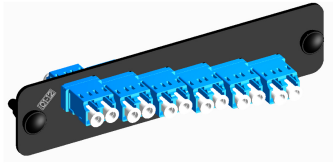

EK5807-001

1000-Type Adapter Pack with 6 LC duplex SM adapters, blue

Product Classification

Regional Availability	Asia
Portfolio	CommScope®
Product Type	Fiber adapter pack
Product Brand	TeraSPEED®
Product Series	1000-style

General Specifications

Application	Used in conjunction with 1000-type 1U, 2U and 4U adapter panel shelves, surface mount and raised floor enclosures
Adapter Color	Blue
Adapters, quantity	6
Body Style	Duplex Straight orientation
Color, front	Black
Interface	LC/UPC
Shuttered	No
Total Ports, quantity	12

Dimensions

Height	29 mm 1.142 in
Width	130 mm 5.118 in
Depth	29.2 mm 1.15 in

Optical Specifications

Fiber Mode	Singlemode
-------------------	------------

Packaging and Weights

Packaging quantity	1
---------------------------	---