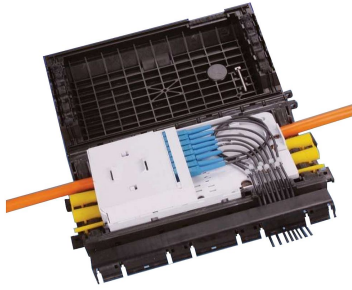

FDC-AT-S18-02018

FDC Fiber Optic Splice/Patch Closure, Gel Cable Sealing, 8 SC/APC Adapters, 24 fusion splices

Product Classification

Regional Availability	Asia EMEA Latin America
Product Type	In-line, rectangular fiber closure
Product Series	FDC

General Specifications

Cable Ports Quantity, total	6 round ports
Cable Sealing Type	Compressed gel
Closure Sealing Type	Hinged with latch
Closure Style	In-line
Color	Black
Mounting	Manhole Pedestal Strand Wall
Port Type	SC/APC
Port, quantity	8
Splice Tray Included, quantity	1
Splice Tray Type Included	24-way, heat shrink
Splitter Type	No splitter
Splitter, quantity	0

Dimensions

Height	83 mm 3.268 in
Width	160 mm 6.299 in
Length	270 mm 10.63 in

Material Specifications

FDC-AT-S18-02018

Material Type Rugged polymer

Environmental Specifications

Environmental Space Above ground | Below ground