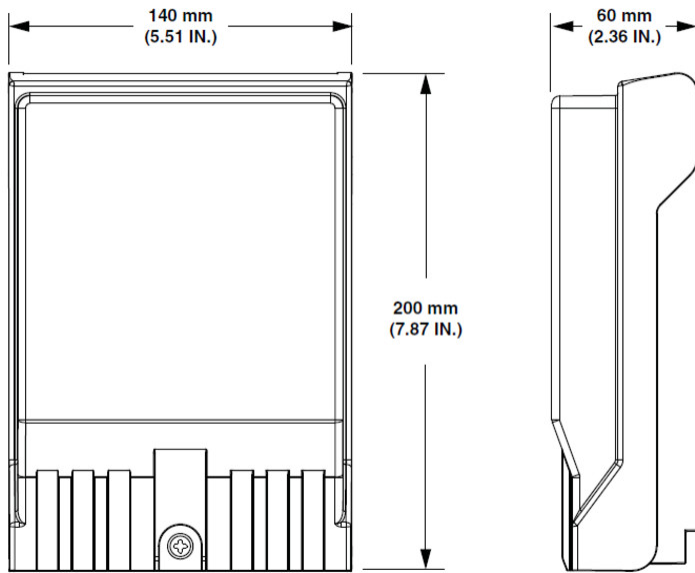

RDT-SM04J00D03092

Ordering Tree

RDT - S M XX X 0 0 X XXX X X

Enclosure type

M 12 Fiber plastic

Cable count

04 4
08 8
12 12

Connector type

J SC/APC
K LC/UPC
L LC/APC
N SC/UPC

Cable type

D Indoor/outdoor 3.6mm black
P 3mm loose tube ivory plenum (zipcord for 24 fibers)

Stubbed end configuration

A MPO connector
O No connector

Fanout

1 SC/UPC
2 SC/APC
3 LC/UPC
4 LC/APC

Enclosure end configuration

9 900µm - standard

Cable Length (Plenum)

030	30 meters (100')
061	61 meters (200')
092	92 meters (300')
122	122 meters (400')
152	152 meters (500')
183	183 meters (600')

Cable Length (Indoor/Outdoor)

015	15 meters (50')
030	30 meters (100')
045	45 meters (150')
061	61 meters (200')
076	76 meters (250')
092	92 meters (300')
107	107 meters (350')
122	122 meters (400')
137	137 meters (450')
152	152 meters (500')
168	168 meters (550')
183	183 meters (600')
198	198 meters (650')