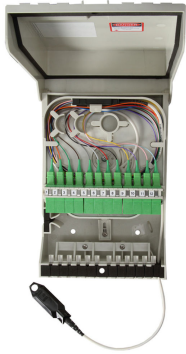

## RapidFiber® Mini-RDT Distribution Terminal, 4-fiber, SC/APC, Indoor/outdoor cable, 100 ft

- Designed to provide a quick and simple solution for installing fiber in small and medium sized MDU's
- Incorporates a unique fiber cable spooling system that stores up fiber cable within the enclosure
- Removes the need for field termination and extensive site survey inspections