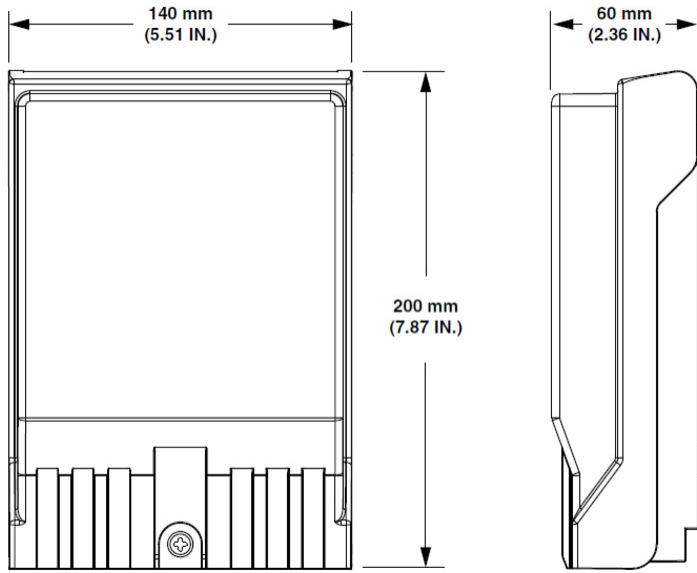

RDT-SM04J00D06190

Ordering Tree

RDT - S M XX X 0 0 X XXX X X

Enclosure type

M 12 Fiber plastic

Cable count

04 4
08 8
12 12

Connector type

J SC/APC
K LC/UPC
L LC/APC
N SC/UPC

Cable type

D Indoor/outdoor 3.6mm black
P 3mm loose tube ivory plenum (zipcord for 24 fibers)

Stubbed end configuration

A MPO connector
O No connector

Fanout

1 SC/UPC
2 SC/APC
3 LC/UPC
4 LC/APC

Enclosure end configuration

9 900µm - standard

Cable Length (Plenum)

030	30 meters (100')
061	61 meters (200')
092	92 meters (300')
122	122 meters (400')
152	152 meters (500')
183	183 meters (600')

Cable Length (Indoor/Outdoor)

015	15 meters (50')
030	30 meters (100')
045	45 meters (150')
061	61 meters (200')
076	76 meters (250')
092	92 meters (300')
107	107 meters (350')
122	122 meters (400')
137	137 meters (450')
152	152 meters (500')
168	168 meters (550')
183	183 meters (600')
198	198 meters (650')