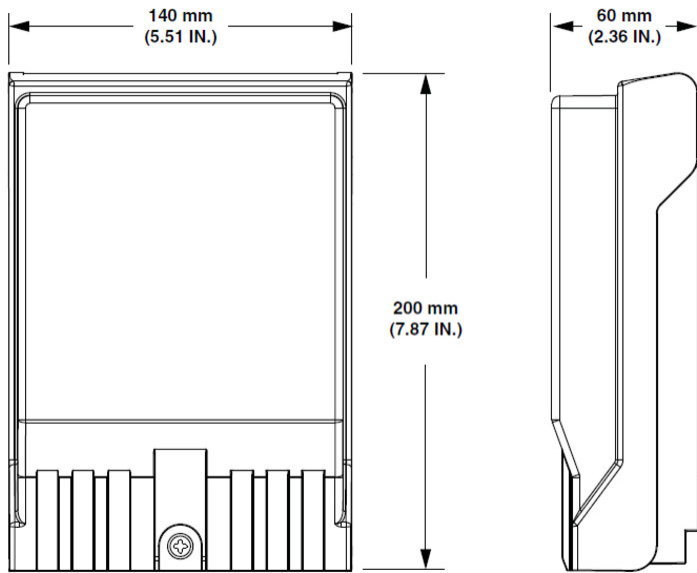

RDT-SM04J00D24590

RapidFiber® Mini-RDT Distribution Terminal, 4-fiber, SC/APC, Indoor /outdoor cable, 800 ft

- Designed to provide a quick and simple solution for installing fiber in small and medium sized MDU's
- Incorporates a unique fiber cable spooling system that stores up fiber cable within the enclosure
- Removes the need for field termination and extensive site survey inspections

Product Classification

Regional Availability	North America
Product Type	Fiber distribution terminal
Product Brand	RapidFiber®
Product Series	Mini-RDT

General Specifications

Adapters, quantity	4
Cable Entry Location	Bottom left Bottom right
Cable Type	Indoor/outdoor - Stranded
Color	Gray
Interface	SC/APC
Interface, stub	No connector
Mounting	Wall
Port, quantity	4

Dimensions

Height	200 mm 7.874 in
Width	140 mm 5.512 in
Depth	60 mm 2.362 in
Cable Length	243.84 m 800 ft
Outer Cable Diameter	4 mm 0.157 in

Dimension Drawing

RDT-SM04J00D24590

Ordering Tree

RDT - S M XX X 0 0 X XXX X X

Stubbed end configuration

A MPO connector
O No connector

Fanout

1 SC/UPC
2 SC/APC
3 LC/UPC
4 LC/APC

Enclosure end configuration

9 900µm - standard

Cable Length (Plenum)

030	30 meters (100')
061	61 meters (200')
092	92 meters (300')
122	122 meters (400')
152	152 meters (500')
183	183 meters (600')