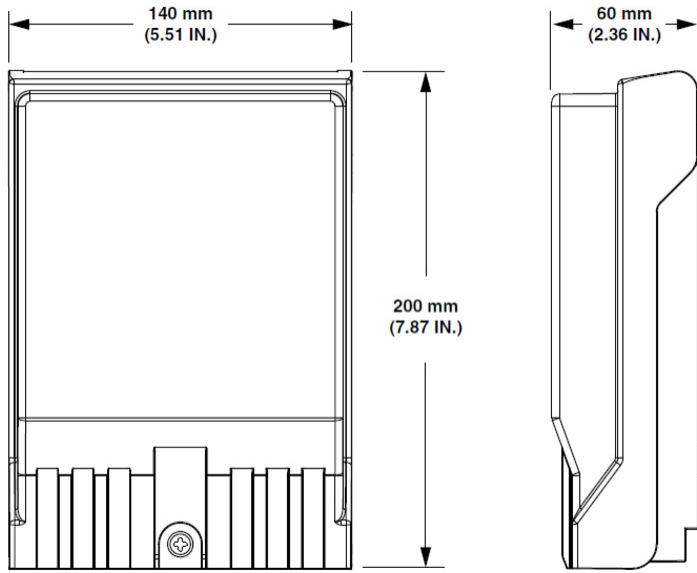

RDT-SM12N00D03090

Ordering Tree

RDT - S M XX X 0 0 X XXX X X

Enclosure type

M 12 Fiber plastic

Cable count

04 4
08 8
12 12

Connector type

J SC/APC
K LC/UPC
L LC/APC
N SC/UPC

Cable type

D Indoor/outdoor 3.6mm black
P 3mm loose tube ivory plenum (zipcord for 24 fibers)

Stubbed end configuration

A MPO connector
O No connector

Fanout

1 SC/UPC
2 SC/APC
3 LC/UPC
4 LC/APC

Enclosure end configuration

9 900µm - standard

Cable Length (Plenum)

030	30 meters (100')
061	61 meters (200')
092	92 meters (300')
122	122 meters (400')
152	152 meters (500')
183	183 meters (600')

Cable Length (Indoor/Outdoor)

015	15 meters (50')
030	30 meters (100')
045	45 meters (150')
061	61 meters (200')
076	76 meters (250')
092	92 meters (300')
107	107 meters (350')
122	122 meters (400')
137	137 meters (450')
152	152 meters (500')
168	168 meters (550')
183	183 meters (600')
198	198 meters (650')