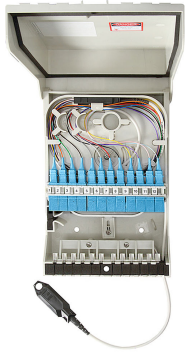

# RDT-SM12N00D03090

---

RapidFiber® Mini-RDT Distribution Terminal, 12-fiber, SC/UPC, Indoor/outdoor cable, 100 ft

- Designed to provide a quick and simple solution for installing fiber in small and medium sized MDU's
- Incorporates a unique fiber cable spooling system that stores up fiber cable within the enclosure
- Removes the need for field termination and extensive site survey inspections