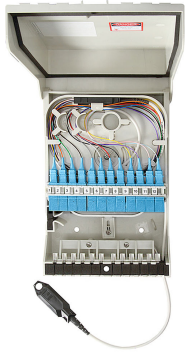

# RDT-SM12N00P0619A

---

RapidFiber® Mini-RDT Distribution Terminal, 12-fiber, SC/UPC, plenum cable, 200 ft

- Designed to provide a quick and simple solution for installing fiber in small and medium sized MDU's
- Incorporates a unique fiber cable spooling system that stores up fiber cable within the enclosure
- Removes the need for field termination and extensive site survey inspections