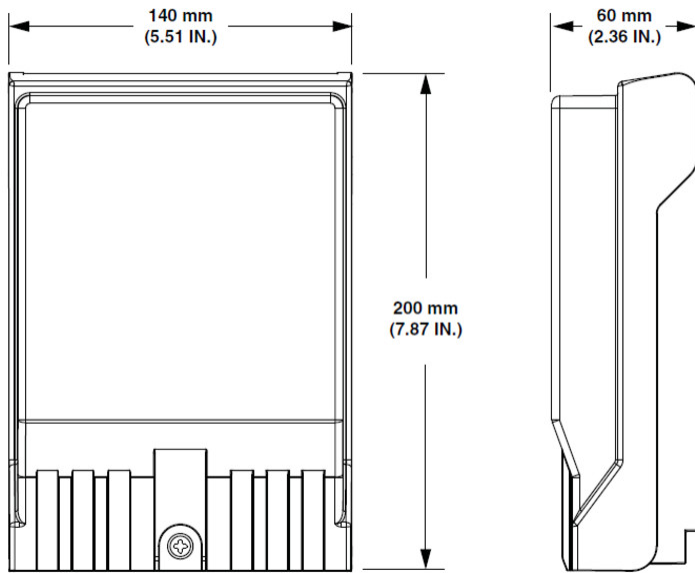

RDT-SM12N00P0619A

Ordering Tree

RDT - S M XX X 0 0 X XXX X X

Enclosure type

M 12 Fiber plastic

Cable count

04 4
08 8
12 12

Connector type

J SC/APC
K LC/UPC
L LC/APC
N SC/UPC

Cable type

D Indoor/outdoor 3.6mm black
P 3mm loose tube ivory plenum (zipcord for 24 fibers)

Stubbed end configuration

A MPO connector
O No connector

Fanout

1 SC/UPC
2 SC/APC
3 LC/UPC
4 LC/APC

Enclosure end configuration

9 900µm - standard

Cable Length (Plenum)

030	30 meters (100')
061	61 meters (200')
092	92 meters (300')
122	122 meters (400')
152	152 meters (500')
183	183 meters (600')

Cable Length (Indoor/Outdoor)

015	15 meters (50')
030	30 meters (100')
045	45 meters (150')
061	61 meters (200')
076	76 meters (250')
092	92 meters (300')
107	107 meters (350')
122	122 meters (400')
137	137 meters (450')
152	152 meters (500')
168	168 meters (550')
183	183 meters (600')
198	198 meters (650')