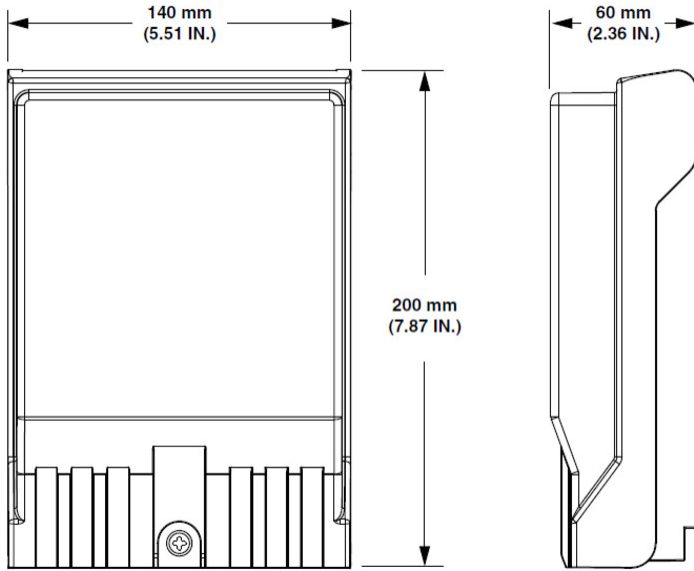

# RDT-XM08J00D1228A

RapidFiber® Mini-RDT, 1x8 Indexing Terminal, 3.6mm Black Riser I/O cable, female MPO at far end, 400 ft

- Designed to provide a quick and simple solution for installing fiber in small and medium sized MDU's
- Incorporates a unique fiber cable spooling system that stores up fiber cable within the enclosure
- Removes the need for field termination and extensive site survey inspections

## Dimensions

<b>Height</b>	203.2 mm   8 in
<b>Width</b>	139.7 mm   5.5 in
<b>Depth</b>	60.96 mm   2.4 in

# RDT-XM08J00D1228A

<b>Cable Length</b>	121.92 m   400 ft
<b>Outer Cable Diameter</b>	4 mm   0.157 in

## Dimension Drawing