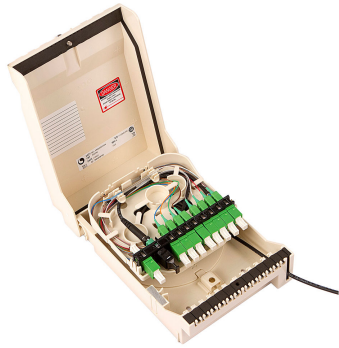

# RDT-XM08J00P0928A

RapidFiber® Mini-RDT, 1x8 Indexing Terminal, 3mm Ivory Plenum cable, female MPO at far end, 300 ft

- Designed to provide a quick and simple solution for installing fiber in small and medium sized MDU's
- Incorporates a unique fiber cable spooling system that stores up fiber cable within the enclosure
- Removes the need for field termination and extensive site survey inspections

## Product Classification

<b>Regional Availability</b>	Asia   Australia/New Zealand   EMEA   Latin America   North America
<b>Product Type</b>	Fiber distribution terminal, indexed
<b>Product Brand</b>	RapidFiber®
<b>Product Series</b>	Mini-RDT

## General Specifications

<b>Adapters, quantity</b>	8
<b>Cable Color</b>	Ivory
<b>Cable Entry Location</b>	Bottom left   Bottom right
<b>Cable Type</b>	Plenum - Stranded
<b>Color</b>	Gray
<b>Distribution Type</b>	1 x 8 splitter
<b>Fibers per Feeder Cable, quantity</b>	12
<b>Front Cover Type</b>	Hinged at top
<b>Interface</b>	SC/APC
<b>Interface, stub</b>	MPO
<b>Mounting</b>	Wall
<b>Port, quantity</b>	8
<b>Splitter, quantity</b>	1