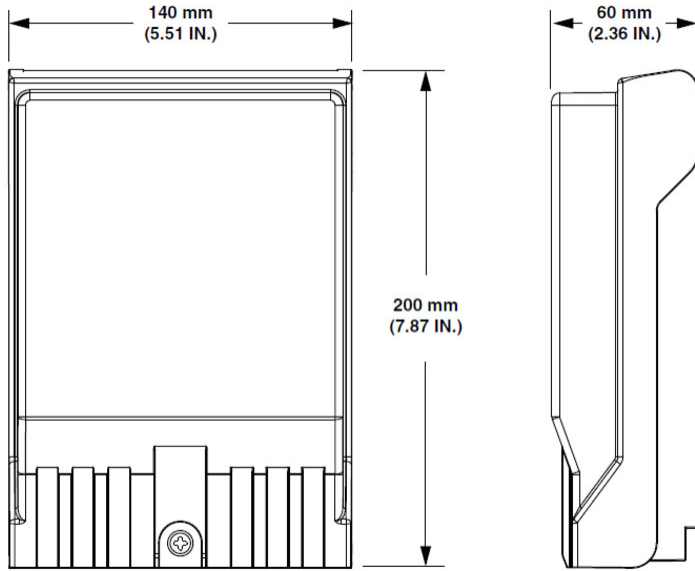

## General Specifications

<b>Adapters, quantity</b>	8
<b>Cable Color</b>	Ivory
<b>Cable Entry Location</b>	Bottom left   Bottom right
<b>Cable Type</b>	Plenum - Stranded
<b>Color</b>	Gray
<b>Distribution Type</b>	1 x 8 splitter
<b>Fibers per Feeder Cable, quantity</b>	12
<b>Front Cover Type</b>	Hinged at top
<b>Interface</b>	SC/APC
<b>Interface, stub</b>	MPO
<b>Mounting</b>	Wall
<b>Port, quantity</b>	8
<b>Splitter, quantity</b>	1

## Dimensions

<b>Height</b>	203.2 mm   8 in
<b>Width</b>	139.7 mm   5.5 in
<b>Depth</b>	60.96 mm   2.4 in

# RDT-XM08J00P0928A

**Cable Length** 91.44 m | 300 ft

**Outer Cable Diameter** 3 mm | 0.118 in

## Dimension Drawing