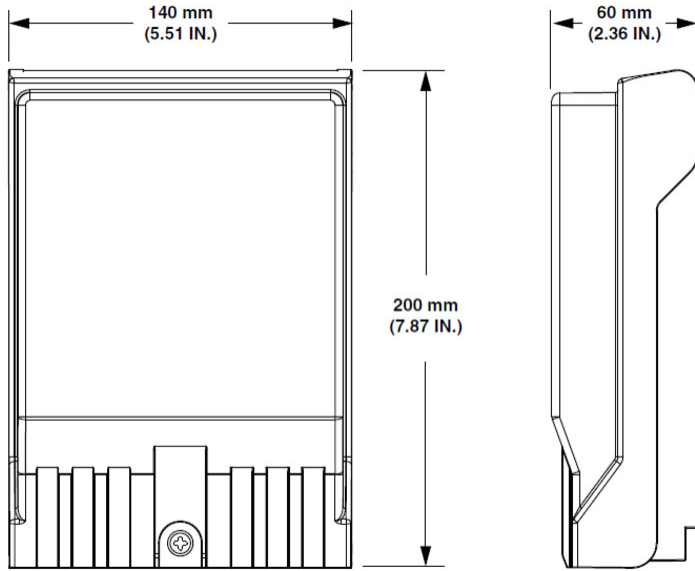

## General Specifications

<b>Adapters, quantity</b>	8
<b>Cable Color</b>	Ivory
<b>Cable Entry Location</b>	Bottom left   Bottom right
<b>Cable Type</b>	Plenum - Stranded
<b>Color</b>	Gray
<b>Distribution Type</b>	1 x 8 splitter
<b>Fibers per Feeder Cable, quantity</b>	12
<b>Front Cover Type</b>	Hinged at top
<b>Interface</b>	SC/APC
<b>Interface, stub</b>	MPO
<b>Mounting</b>	Wall
<b>Port, quantity</b>	8
<b>Splitter, quantity</b>	1

## Dimensions

<b>Height</b>	203.2 mm   8 in
<b>Width</b>	139.7 mm   5.5 in
<b>Depth</b>	60.96 mm   2.4 in

# RDT-XM08J00P1228A

<b>Cable Length</b>	121.92 m   400 ft
<b>Outer Cable Diameter</b>	3 mm   0.118 in

## Dimension Drawing