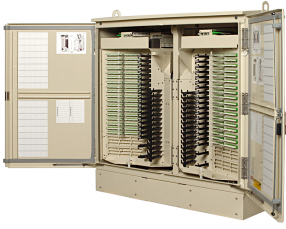

FD3-AJ864J00GBBP4

FDH 3000 Fiber Distribution Large Cabinet, 864F, SC/APC, no splitters, single armor loose tube, 100 ft, 48F

Product Classification

Regional Availability	North America
Product Type	Fiber distribution hub
Product Series	FDH 3000

General Specifications

Access	Front
Cable Type	Armored - Single Loose Tube
Color	Putty white
Distribution Cables, quantity	6
Distribution Ports, quantity	864
Fibers per Distribution Cable, quantity	144
Fibers per Feeder Cable, quantity	48
Interface, Input	SC
Interface Feature, Input	APC
Mounting	Pad
Splitter Slots, quantity	48

Dimensions

Height	1,244.6 mm 49 in
Width	1,193.8 mm 47 in
Depth	508 mm 20 in
Cable Length	30.48 m 100 ft
Enclosure Size	Large

Material Specifications

Finish	Powder coated
Material Type	Steel

FD3-AJ864J00GBBP4