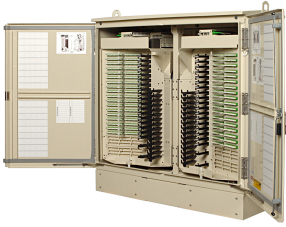

FD3-AJ864J00JBPP7

FDH 3000 Fiber Distribution Large Cabinet, 864F, SC/APC, no splitters, dielectric loose tube, 100 ft, 72F

Product Classification

Regional Availability	North America
Product Type	Fiber distribution hub
Product Series	FDH 3000

General Specifications

Access	Front
Cable Type	Dielectric - Loose Tube
Color	Putty white
Distribution Cables, quantity	6
Distribution Ports, quantity	864
Fibers per Distribution Cable, quantity	144
Fibers per Feeder Cable, quantity	72
Interface, Input	SC
Interface Feature, Input	APC
Mounting	Pad
Splitter Slots, quantity	48

Dimensions

Height	49 mm 1.929 in
Width	1,193.8 mm 47 in
Depth	20 mm 0.787 in
Cable Length	30.48 m 100 ft
Enclosure Size	Large

Material Specifications

Finish	Powder coated
Material Type	Steel

FD3-AJ864J00JB BP7