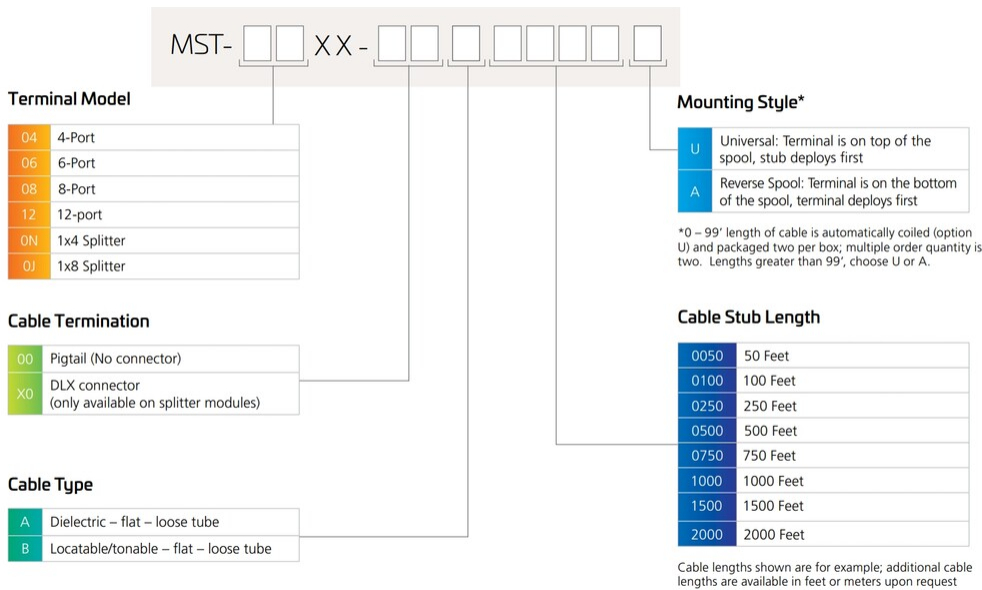

Ordering Tree

Material Specifications

Enclosure Material Type

Gasketed hardened plastic

Optical Specifications

Fiber Type

G.657.A1/A2