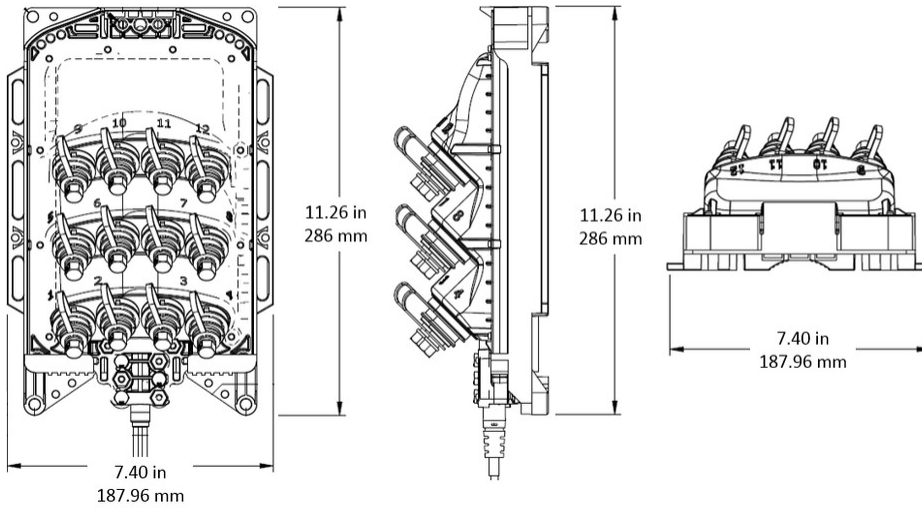

## General Specifications

<b>Cable Type</b>	Locatable - Flat - Loose Tube
<b>Cable, quantity</b>	1
<b>Distribution Type</b>	1 x 8 splitter
<b>Enclosure Color</b>	Black
<b>Mounting</b>	Handhole   Pedestal   Pole   Strand
<b>Port Type</b>	Hardened full-size SC/APC
<b>Port, quantity</b>	8
<b>Splitter, quantity</b>	1
<b>Stub Type</b>	Stub tail

## Dimensions

<b>Height</b>	298 mm   11.732 in
<b>Width</b>	130.3 mm   5.13 in
<b>Depth</b>	89 mm   3.504 in
<b>Cable Length, stub</b>	1000 ft (304 m)
<b>Cable Outer Diameter</b>	5.0 mm (0.20 in)

## Dimension Drawing