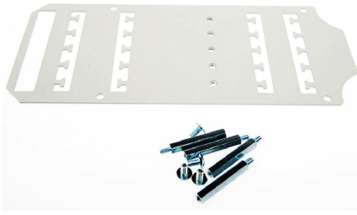

CW8226-000 | FIST-GR3-CAP-150-INT

FIST® GR3 Internal extension cable attachment plate for 150mm side duct

Product Classification

Regional Availability	EMEA
Product Type	Attachment plate
Product Brand	FIST®
Product Series	FACT FIST-GR3

General Specifications

Application	Used in FIST-GR3-style frames only
--------------------	------------------------------------

Environmental Specifications

Environmental Space	Indoor
----------------------------	--------