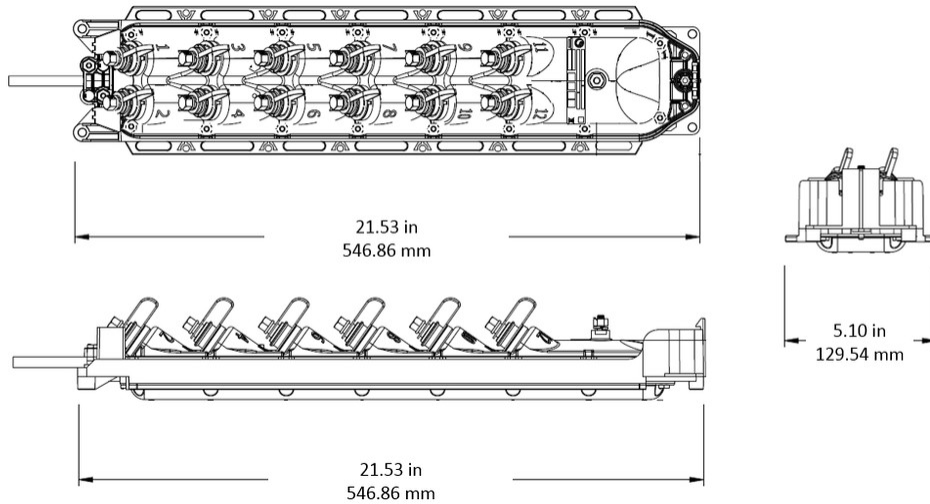

MST-12MH00-A2000A

Ordering Tree

MST - MH00 -

Terminal model

02	2 ports
04	4 ports
06	6 ports
08	8 ports

Cable type

A	Dielectric, flat, loose tube
B	Locatable, flat, loose tube
C	Armored, round, loose tube

Mounting style*

U	Universal: Terminal is on top of the spool; stub deploys first
A	Reversal spool: Terminal is on the bottom of the spool; terminal deploys first

Standard cable stub length

0050	50 feet
0100	100 feet
0250	250 feet
0500	500 feet
0750	750 feet
1000	1000 feet
1500	1500 feet
2000	2000 feet

Standard lengths shown; metric lengths available

Material Specifications

Enclosure Material Type

Gasketed hardened plastic

Optical Specifications

Fiber Type

G.657.A1/A2

Operating Wavelength Range

1260 – 1635 nm

Attenuation Cable Coefficient, maximum

0.30 dB/km @ 1550 nm | 0.40 dB/km @ 1310 nm