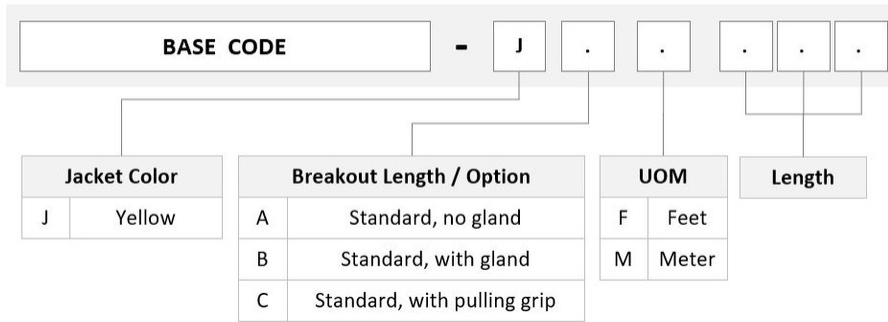

General Specifications

Color, boot A	Black
Color, connector A	Green
Color, boot B	Black
Color, connector B	Green
Construction Type	Stranded
Furcation Color	Yellow
Interface, Connector A	MPO-12/APC Female
Interface, Connector B	MPO-12/APC Male
Jacket Color	Yellow
Polarity	Method B (LL)
Fibers per Subunit, quantity	12
Total Fibers, quantity	24

Dimensions

F3WMPMXAF

Breakout Length	33 in
Cable Assembly Length Range (m)	3 – 999
Cable Assembly Length Range (ft)	10 – 999

Ordering Tree

Mechanical Specifications

Cable Retention Strength, maximum	11.24 lb @ 0 ° 4.40 lb @ 90 °
--	---------------------------------