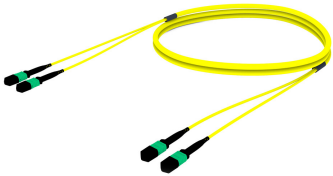

F3WMPMXAF

Base Product

Singlemode MPO (Unpinned) to MPO (Pinned), InstaPATCH® 360 Pre-terminated Trunk Cable, 24-Fiber, Low Smoke Zero Halogen B2ca

OBSOLETE

This product was discontinued on: October 7, 2024

Product Classification

Regional Availability	Europe
Portfolio	CommScope®
Product Type	Fiber trunk cable assembly
Product Brand	SYSTIMAX InstaPATCH® 360
Ordering Note	For lengths greater than 999 ft (304 m), orders must be in meters Minimum length may vary based on cable configuration Not available in the United States or Canada

General Specifications

Color, boot A	Black
Color, connector A	Green
Color, boot B	Black
Color, connector B	Green
Construction Type	Stranded
Furcation Color	Yellow
Interface, Connector A	MPO-12/APC Female
Interface, Connector B	MPO-12/APC Male
Jacket Color	Yellow
Polarity	Method B (LL)
Fibers per Subunit, quantity	12
Total Fibers, quantity	24

Dimensions

F3WMPMXAF

Breakout Length	33 in
Cable Assembly Length Range (m)	3 – 999
Cable Assembly Length Range (ft)	10 – 999

Ordering Tree

Mechanical Specifications

Cable Retention Strength, maximum	11.24 lb @ 0 ° 4.40 lb @ 90 °
--	---------------------------------